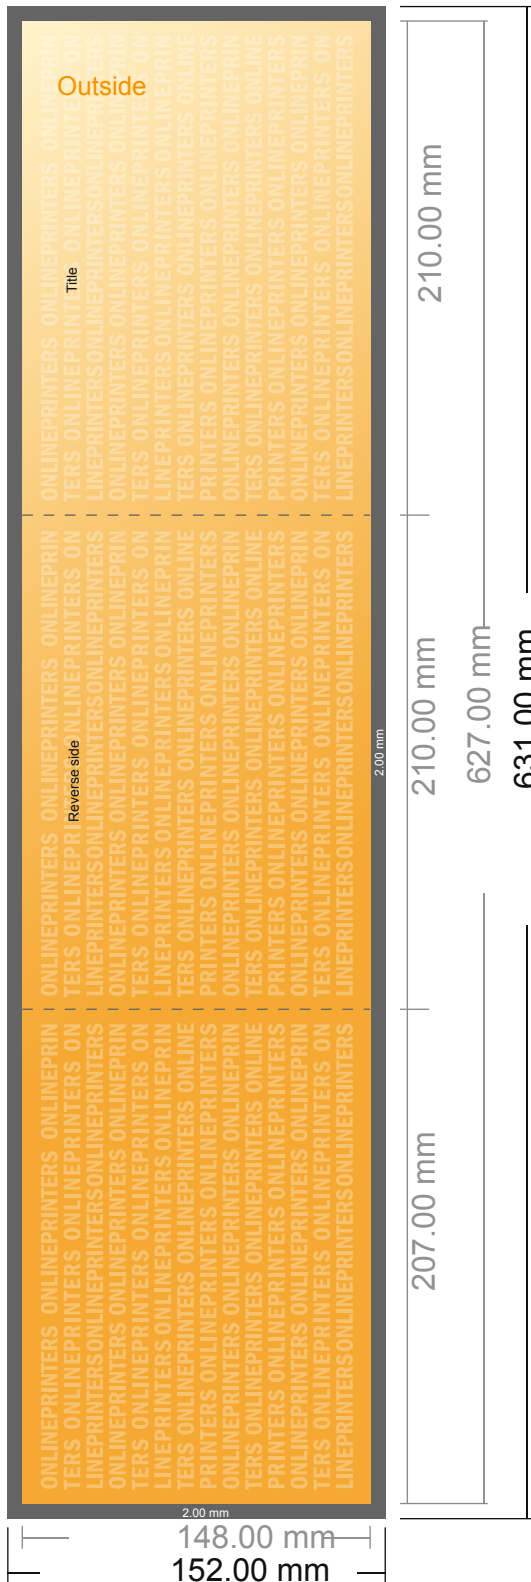

Folded Leaflets UV-coated Landscape

A5 • Letter fold • 6 pages

- Data format (incl. 2.00 mm bleed): 63.10 x 15.20 cm
- Trimmed size (open): 62.70 x 14.80 cm
- Trimmed size (closed): 21.00 x 14.80 cm
- **Safety margin**
Maintaining 4 mm space between the text/information and the edge of the trimmed format prevents undesirable cuts.

Please note:

- Allow for trim allowance and safety margin according to instructions.
- Arrange background graphics, images or graphics up to the edge of the data format.
- Tolerances may occur during production due to cutting, punching and folding processes.
- This sketch is not drawn to scale.
- Printing data: Instructions and templates can be found under the menu item "Printing data" at www.onlineprinters.com.

Folded Leaflets UV-coated Landscape

A5 • Letter fold • 6 pages

- Data format (incl. 2.00 mm bleed): 63.10 x 15.20 cm
- Trimmed size (open): 62.70 x 14.80 cm
- Trimmed size (closed): 21.00 x 14.80 cm

▪ **Safety margin**
 Maintaining 4 mm space between the text/information and the edge of the trimmed format prevents undesirable cuts.