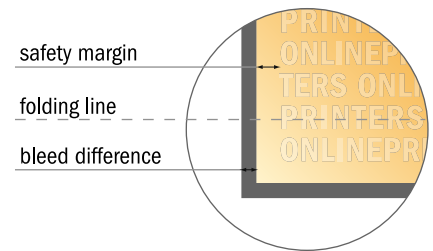

Folded Leaflets UV-coated Landscape

A5 • Letter fold • 6 pages

- Data format (incl. 2.00 mm bleed): 63.10 x 15.20 cm
- Trimmed size (open): 62.70 x 14.80 cm
- Trimmed size (closed): 21.00 x 14.80 cm
- **Safety margin**
Maintaining 4 mm space between the text/information and the edge of the trimmed format prevents undesirable cuts.

Please note:

- Allow for trim allowance and safety margin according to instructions.
- Arrange background graphics, images or graphics up to the edge of the data format.
- Tolerances may occur during production due to cutting, punching and folding processes.
- This sketch is not drawn to scale.
- Printing data: Instructions and templates can be found under the menu item "Printing data" at www.onlineprinters.com.

Folded Leaflets UV-coated Landscape

A5 • Letter fold • 6 pages

- Data format (incl. 2.00 mm bleed): 63.10 x 15.20 cm
- Trimmed size (open): 62.70 x 14.80 cm
- Trimmed size (closed): 21.00 x 14.80 cm

▪ **Safety margin**
 Maintaining 4 mm space between the text/information and the edge of the trimmed format prevents undesirable cuts.