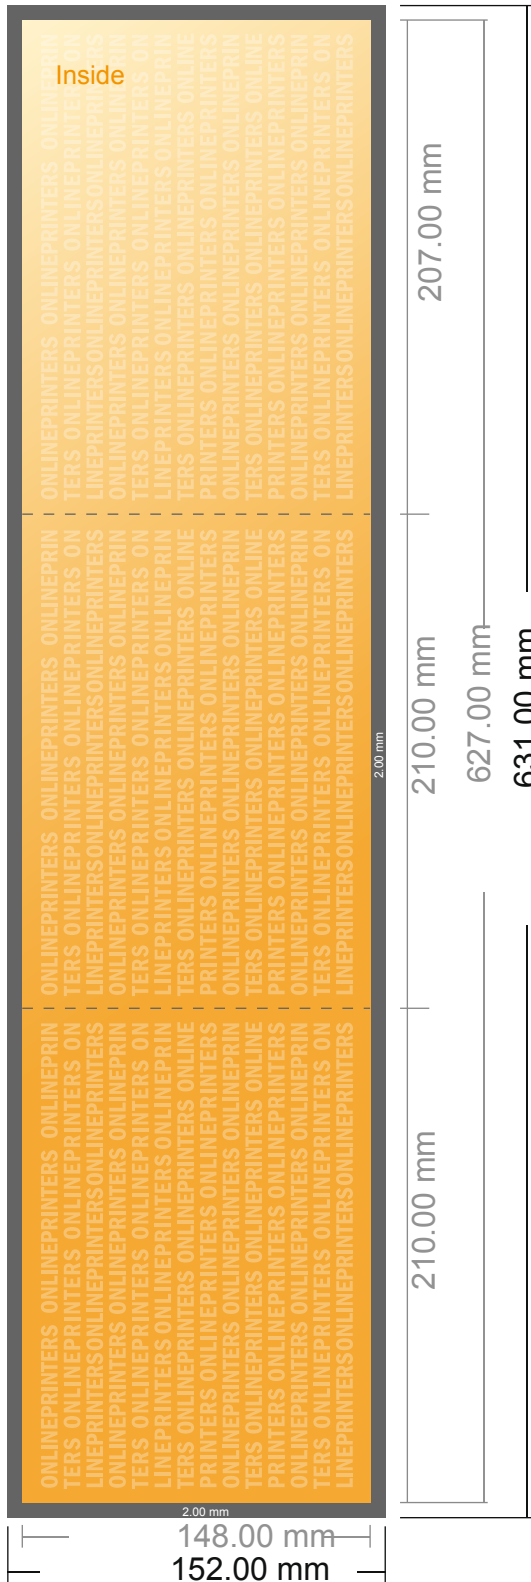

Folded Leaflets UV-coated Landscape

A5 • Letter fold • 6 pages

- Data format (incl. 2.00 mm bleed): 63.10 x 15.20 cm
- Trimmed size (open): 62.70 x 14.80 cm
- Trimmed size (closed): 21.00 x 14.80 cm
- **Safety margin**
Maintaining 4 mm space between the text/information and the edge of the trimmed format prevents undesirable cuts.

Please note:

- Allow for trim allowance and safety margin according to instructions.
- Arrange background graphics, images or graphics up to the edge of the data format.
- Tolerances may occur during production due to cutting, punching and folding processes.
- This sketch is not drawn to scale.
- Printing data: Instructions and templates can be found under the menu item "Printing data" at www.onlineprinters.com.

Folded Leaflets UV-coated Landscape

A5 • Letter fold • 6 pages

- Data format (incl. 2.00 mm bleed): 63.10 x 15.20 cm
- Trimmed size (open): 62.70 x 14.80 cm
- Trimmed size (closed): 21.00 x 14.80 cm

▪ **Safety margin**
 Maintaining 4 mm space between the text/information and the edge of the trimmed format prevents undesirable cuts.