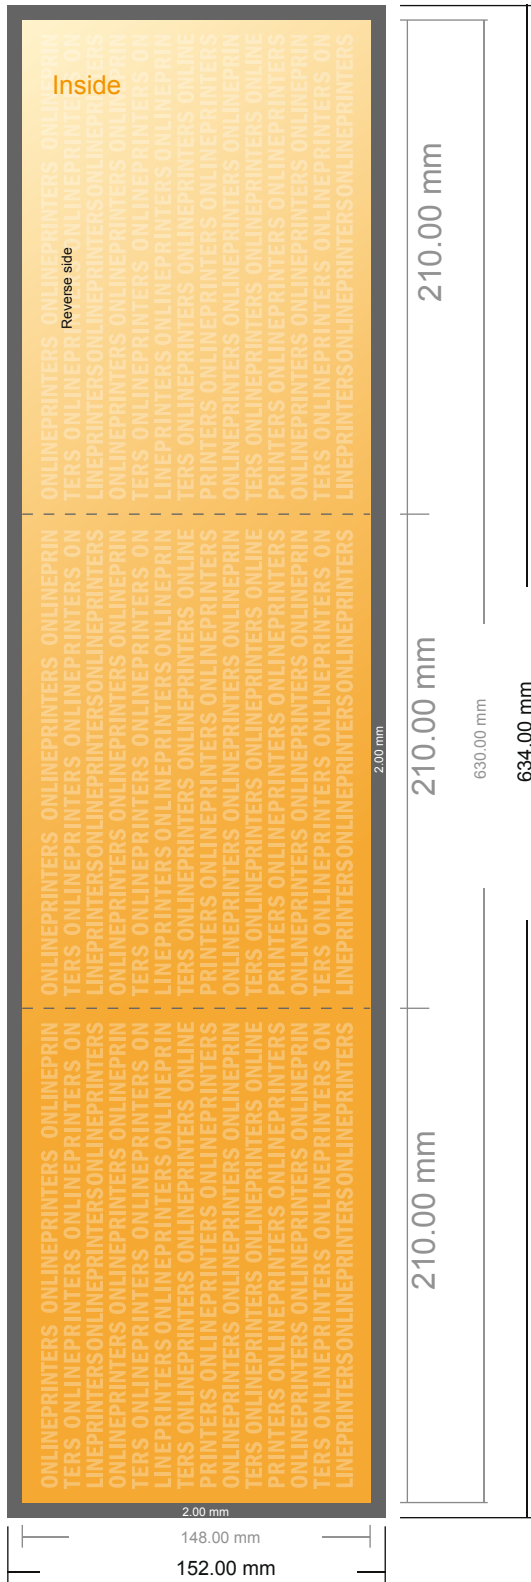

Folded Leaflets UV-coated Landscape

A5 • Accordion fold • 6 pages

- Data format (incl. 2.00 mm bleed): 63.40 x 15.20 cm
- Trimmed size (open): 63.00 x 14.80 cm
- Trimmed size (closed): 21.00 x 14.80 cm

▪ **Safety margin**
 Maintaining 4 mm space between the text/information and the edge of the trimmed format prevents undesirable cuts.

Please note:

- Allow for trim allowance and safety margin according to instructions.
- Arrange background graphics, images or graphics up to the edge of the data format.
- Tolerances may occur during production due to cutting, punching and folding processes.
- This sketch is not drawn to scale.
- Printing data: Instructions and templates can be found under the menu item "Printing data" at www.onlineprinters.com.