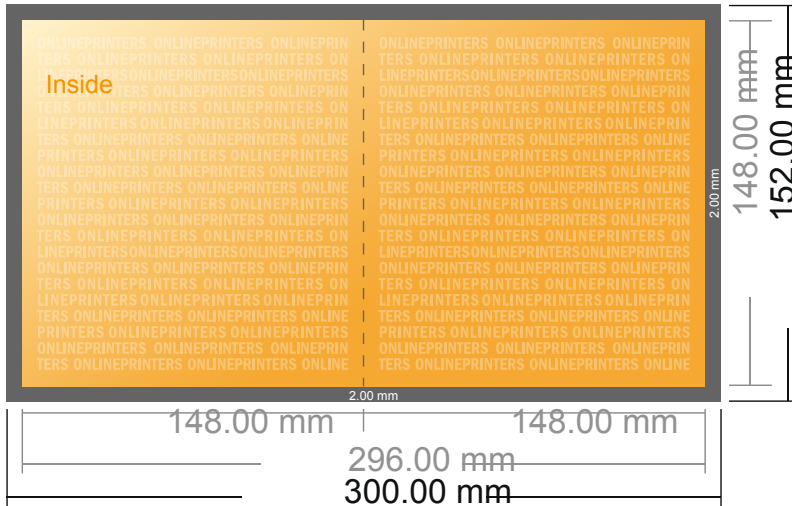

Folded Leaflets UV-coated Portrait

A5-Square • Single fold • 4 pages

- Data format (incl. 2.00 mm bleed): 30.00 x 15.20 cm
- Trimmed size (open): 29.60 x 14.80 cm
- Trimmed size (closed): 14.80 x 14.80 cm
- **Safety margin**
Maintaining 4 mm space between the text/information and the edge of the trimmed format prevents undesirable cuts.

Please note:

- Allow for trim allowance and safety margin according to instructions.
- Arrange background graphics, images or graphics up to the edge of the data format.
- Tolerances may occur during production due to cutting, punching and folding processes.
- This sketch is not drawn to scale.
- Printing data: Instructions and templates can be found under the menu item "Printing data" at www.onlineprinters.com.