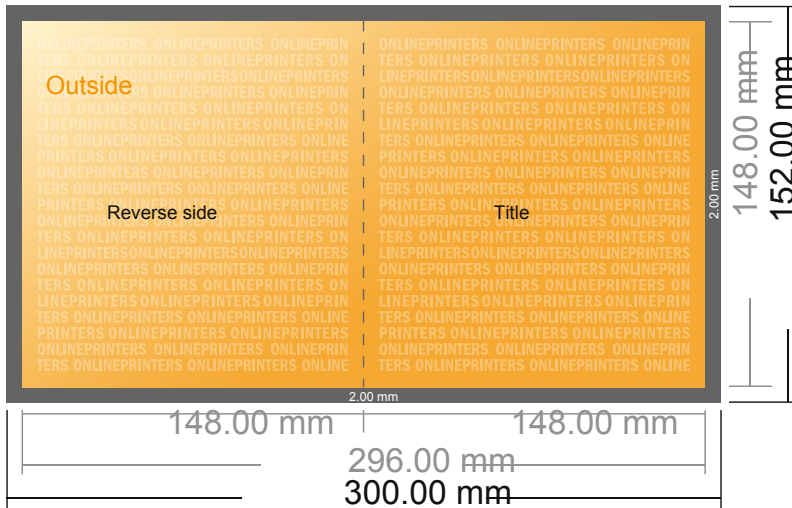

Folded Leaflets UV-coated Portrait

A5-Square • Single fold • 4 pages

- Data format (incl. 2.00 mm bleed): 30.00 x 15.20 cm
- Trimmed size (open): 29.60 x 14.80 cm
- Trimmed size (closed): 14.80 x 14.80 cm
- **Safety margin**
Maintaining 4 mm space between the text/information and the edge of the trimmed format prevents undesirable cuts.

Please note:

- Allow for trim allowance and safety margin according to instructions.
- Arrange background graphics, images or graphics up to the edge of the data format.
- Tolerances may occur during production due to cutting, punching and folding processes.
- This sketch is not drawn to scale.
- Printing data: Instructions and templates can be found under the menu item "Printing data" at www.onlineprinters.com.