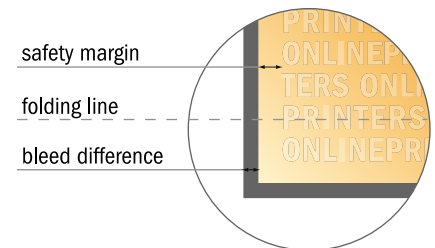

Folded Leaflets UV-coated Portrait

A5-Square • Single fold • 4 pages

- Data format (incl. 2.00 mm bleed): 30.00 x 15.20 cm
- Trimmed size (open): 29.60 x 14.80 cm
- Trimmed size (closed): 14.80 x 14.80 cm
- **Safety margin**
Maintaining 4 mm space between the text/information and the edge of the trimmed format prevents undesirable cuts.

Please note:

- Allow for trim allowance and safety margin according to instructions.
- Arrange background graphics, images or graphics up to the edge of the data format.
- Tolerances may occur during production due to cutting, punching and folding processes.
- This sketch is not drawn to scale.
- Printing data: Instructions and templates can be found under the menu item "Printing data" at www.onlineprinters.com.