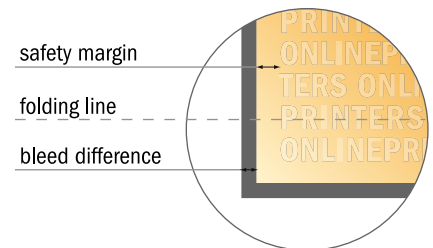

Folded Leaflets UV-coated Portrait

A5-Square • Single fold • 4 pages

- Data format (incl. 2.00 mm bleed): 30.00 x 15.20 cm
- Trimmed size (open): 29.60 x 14.80 cm
- Trimmed size (closed): 14.80 x 14.80 cm
- **Safety margin**
Maintaining 4 mm space between the text/information and the edge of the trimmed format prevents undesirable cuts.

Please note:

- Allow for trim allowance and safety margin according to instructions.
- Arrange background graphics, images or graphics up to the edge of the data format.
- Tolerances may occur during production due to cutting, punching and folding processes.
- This sketch is not drawn to scale.
- Printing data: Instructions and templates can be found under the menu item "Printing data" at www.onlineprinters.com.