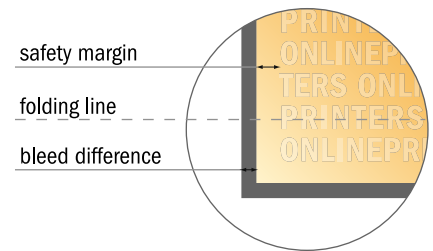

## Folded Leaflets UV-coated Portrait

A5-Square • Letter fold • 6 pages

- Data format (incl. 2.00 mm bleed): 44.50 x 15.20 cm
- Trimmed size (open): 44.10 x 14.80 cm
- Trimmed size (closed): 14.80 x 14.80 cm

- **Safety margin**  
Maintaining 4 mm space between the text/information and the edge of the trimmed format prevents undesirable cuts.

### Please note:

- Allow for trim allowance and safety margin according to instructions.
- Arrange background graphics, images or graphics up to the edge of the data format.
- Tolerances may occur during production due to cutting, punching and folding processes.
- This sketch is not drawn to scale.
- Printing data: Instructions and templates can be found under the menu item "Printing data" at [www.onlineprinters.com](http://www.onlineprinters.com).