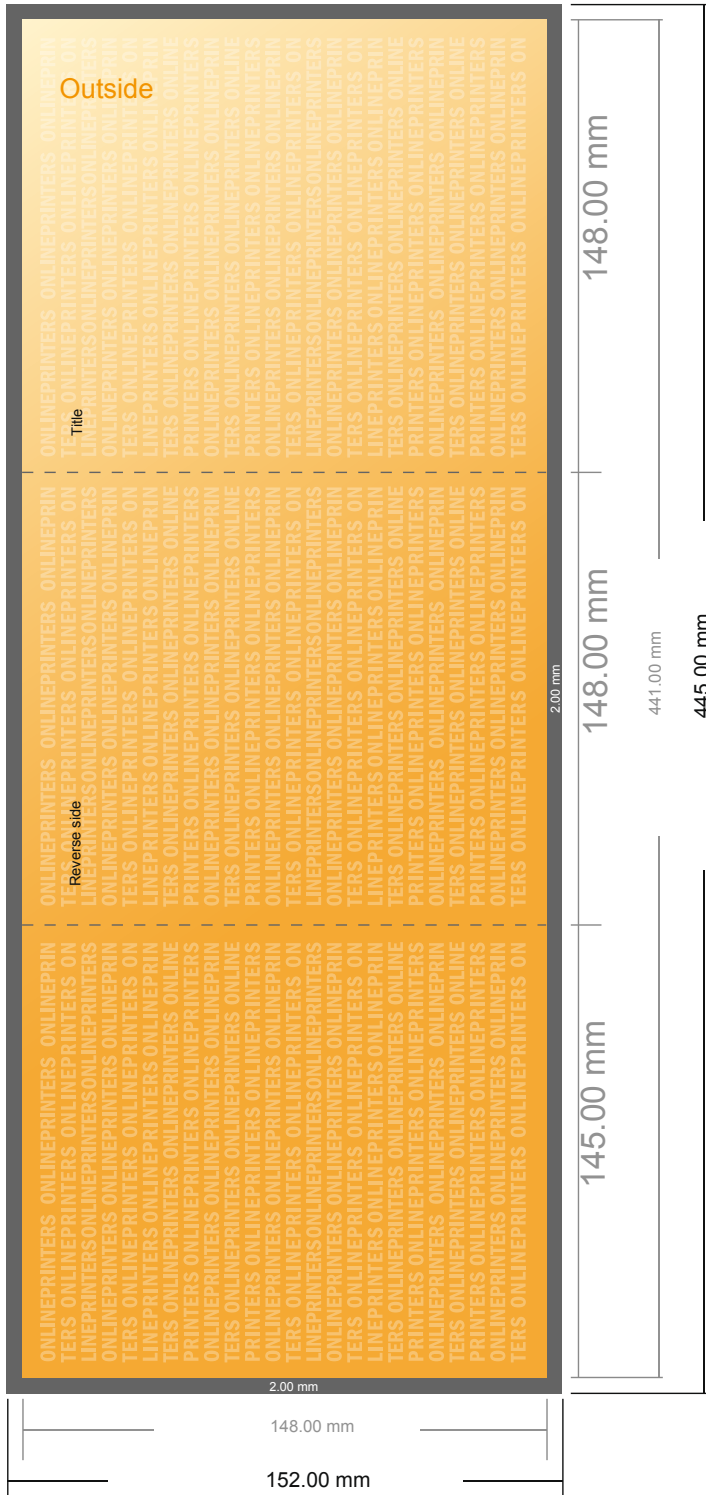

## Folded Leaflets UV-coated Portrait

A5-Square • Letter fold • 6 pages

- Data format (incl. 2.00 mm bleed): 44.50 x 15.20 cm
- Trimmed size (open): 44.10 x 14.80 cm
- Trimmed size (closed): 14.80 x 14.80 cm

- **Safety margin**  
Maintaining 4 mm space between the text/information and the edge of the trimmed format prevents undesirable cuts.

### Please note:

- Allow for trim allowance and safety margin according to instructions.
- Arrange background graphics, images or graphics up to the edge of the data format.
- Tolerances may occur during production due to cutting, punching and folding processes.
- This sketch is not drawn to scale.
- Printing data: Instructions and templates can be found under the menu item "Printing data" at [www.onlineprinters.com](http://www.onlineprinters.com).