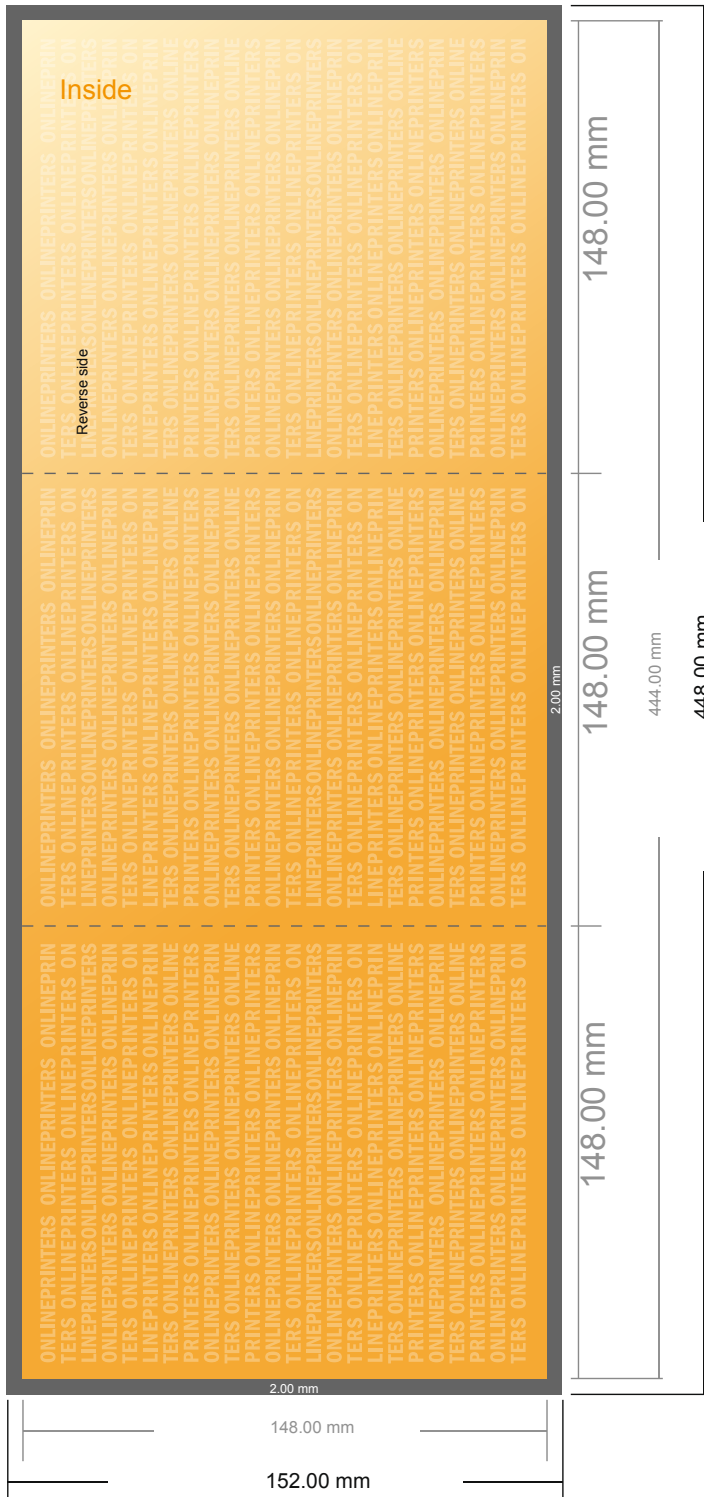

Folded Leaflets UV-coated Portrait

A5-Square • Accordion fold • 6 pages

- Data format (incl. 2.00 mm bleed): 44.80 x 15.20 cm
- Trimmed size (open): 44.40 x 14.80 cm
- Trimmed size (closed): 14.80 x 14.80 cm

- **Safety margin**
Maintaining 4 mm space between the text/information and the edge of the trimmed format prevents undesirable cuts.

Please note:

- Allow for trim allowance and safety margin according to instructions.
- Arrange background graphics, images or graphics up to the edge of the data format.
- Tolerances may occur during production due to cutting, punching and folding processes.
- This sketch is not drawn to scale.
- Printing data: Instructions and templates can be found under the menu item "Printing data" at www.onlineprinters.com.