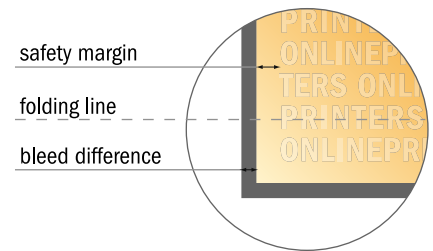

Folded Leaflets UV-coated Portrait

A5-Square • Accordion fold • 6 pages

- Data format (incl. 2.00 mm bleed): 44.80 x 15.20 cm
- Trimmed size (open): 44.40 x 14.80 cm
- Trimmed size (closed): 14.80 x 14.80 cm

- **Safety margin**
Maintaining 4 mm space between the text/information and the edge of the trimmed format prevents undesirable cuts.

Please note:

- Allow for trim allowance and safety margin according to instructions.
- Arrange background graphics, images or graphics up to the edge of the data format.
- Tolerances may occur during production due to cutting, punching and folding processes.
- This sketch is not drawn to scale.
- Printing data: Instructions and templates can be found under the menu item "Printing data" at www.onlineprinters.com.