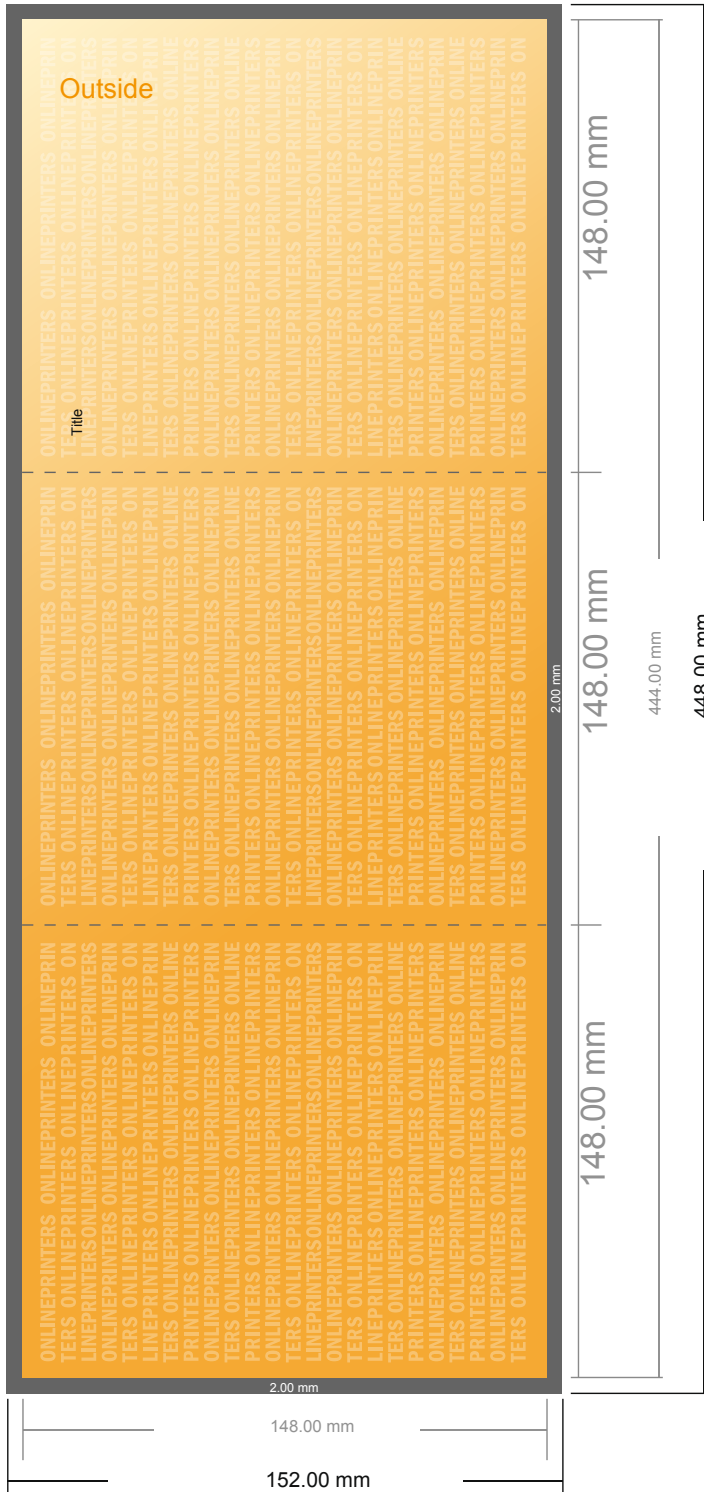

Folded Leaflets UV-coated Portrait

A5-Square • Accordion fold • 6 pages

- Data format (incl. 2.00 mm bleed): 44.80 x 15.20 cm
- Trimmed size (open): 44.40 x 14.80 cm
- Trimmed size (closed): 14.80 x 14.80 cm

- **Safety margin**
Maintaining 4 mm space between the text/information and the edge of the trimmed format prevents undesirable cuts.

Please note:

- Allow for trim allowance and safety margin according to instructions.
- Arrange background graphics, images or graphics up to the edge of the data format.
- Tolerances may occur during production due to cutting, punching and folding processes.
- This sketch is not drawn to scale.
- Printing data: Instructions and templates can be found under the menu item "Printing data" at www.onlineprinters.com.