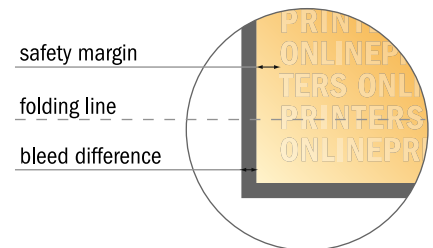

## Folded Leaflets Portrait

DVD Booklet • Single fold • 4 pages

- Data format (incl. 2.00 mm bleed): 24.40 x 18.40 cm
- Trimmed size (open): 24.00 x 18.00 cm
- Trimmed size (closed): 12.00 x 18.00 cm

- **Safety margin**  
Maintaining 4 mm space between the text/information and the edge of the trimmed format prevents undesirable cuts.

### Please note:

- Allow for trim allowance and safety margin according to instructions.
- Arrange background graphics, images or graphics up to the edge of the data format.
- Tolerances may occur during production due to cutting, punching and folding processes.
- This sketch is not drawn to scale.
- Printing data: Instructions and templates can be found under the menu item "Printing data" at [www.onlineprinters.com](http://www.onlineprinters.com).

# Folded Leaflets Portrait

DVD Booklet • Single fold • 4 pages

- Data format (incl. 2.00 mm bleed): 24.40 x 18.40 cm
- Trimmed size (open): 24.00 x 18.00 cm
- Trimmed size (closed): 12.00 x 18.00 cm

- **Safety margin**  
Maintaining 4 mm space between the text/information and the edge of the trimmed format prevents undesirable cuts.

**Please note:**

- Allow for trim allowance and safety margin according to instructions.
- Arrange background graphics, images or graphics up to the edge of the data format.
- Tolerances may occur during production due to cutting, punching and folding processes.
- This sketch is not drawn to scale.
- Printing data: Instructions and templates can be found under the menu item "Printing data" at [www.onlineprinters.com](http://www.onlineprinters.com).