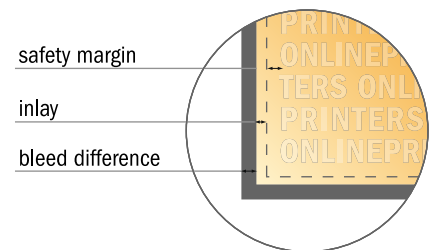

Fabric Posters, print only

A2 • Portrait

- **Data format**
(incl. 10.00 mm inlay):
44.00 x 61.40 cm
- **Trimmed size:**
42.00 x 59.40 cm
- **Safety margin**
Maintaining 4 mm space between the text/information and the edge of the trimmed format prevents undesirable cuts.

Please note:

- Allow for trim allowance and safety margin according to instructions.
- Arrange background graphics, images or graphics up to the edge of the data format.
- Tolerances may occur during production due to cutting, punching and folding processes.
- This sketch is not drawn to scale.
- Printing data: Instructions and templates can be found under the menu item "Printing data" at www.onlineprinters.com.