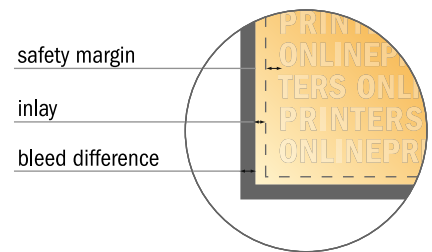

Fabric Posters, print incl. aluminium profiles

DIN-A1 • Portrait

- Data format (incl. 10.00 mm inlay): 61.40 x 86.10 cm
- Trimmed size: 59.40 x 84.10 cm
- **Safety margin**
Maintaining 4 mm space between the text/information and the edge of the trimmed format prevents undesirable cuts.

Please note:

- Allow for trim allowance and safety margin according to instructions.
- Arrange background graphics, images or graphics up to the edge of the data format.
- Tolerances may occur during production due to cutting, punching and folding processes.
- This sketch is not drawn to scale.
- Printing data: Instructions and templates can be found under the menu item "Printing data" at www.onlineprinters.com.