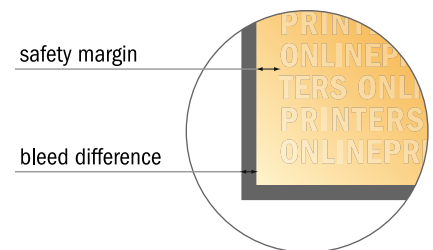

Ring Binders combined mechanism

A4 • 40 mm capacity - 4 binders

- **Data format**
(incl. 16.00 mm bleed):
65.20 x 34.70 cm
- **Trimmed size (open):**
62.00 x 31.50 cm
- **Trimmed size (closed):**
29.00 x 31.50 x 5.00 cm

- **Safety margin**
Maintaining 4 mm space between the text/information and the edge of the trimmed format prevents undesirable cuts.

Please note:

- Allow for trim allowance and safety margin according to instructions.
- Arrange background graphics, images or graphics up to the edge of the data format.
- Tolerances may occur during production due to cutting, punching and folding processes.
- This sketch is not drawn to scale.
- Printing data: Instructions and templates can be found under the menu item "Printing data" at www.onlineprinters.com.

Ring Binders combined mechanism

A4 • 40 mm capacity - 4 binders

- Data format (incl. 16.00 mm bleed): 65.20 x 34.70 cm
- Trimmed size (open): 62.00 x 31.50 cm
- Trimmed size (closed): 29.00 x 31.50 x 5.00 cm