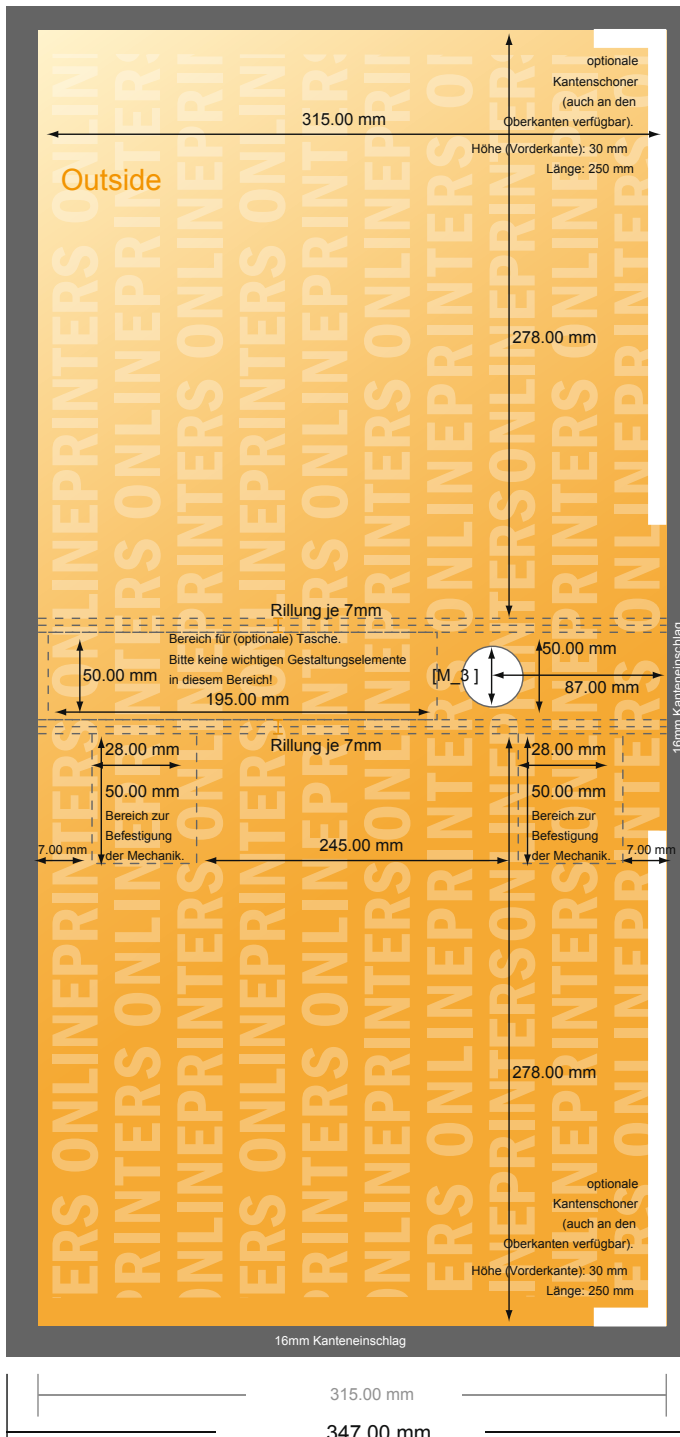

Ring Binders combined mechanism

A4 • 40 mm capacity - 4 binders

- **Data format**
(incl. 16.00 mm bleed):
65.20 x 34.70 cm
- **Trimmed size (open):**
62.00 x 31.50 cm
- **Trimmed size (closed):**
29.00 x 31.50 x 5.00 cm

- **Safety margin**
Maintaining 4 mm space between the text/information and the edge of the trimmed format prevents undesirable cuts.

Please note:

- Allow for trim allowance and safety margin according to instructions.
- Arrange background graphics, images or graphics up to the edge of the data format.
- Tolerances may occur during production due to cutting, punching and folding processes.
- This sketch is not drawn to scale.
- Printing data: Instructions and templates can be found under the menu item "Printing data" at www.onlineprinters.com.

Ring Binders combined mechanism

A4 • 40 mm capacity - 4 binders

- Data format (incl. 16.00 mm bleed): 65.20 x 34.70 cm
- Trimmed size (open): 62.00 x 31.50 cm
- Trimmed size (closed): 29.00 x 31.50 x 5.00 cm