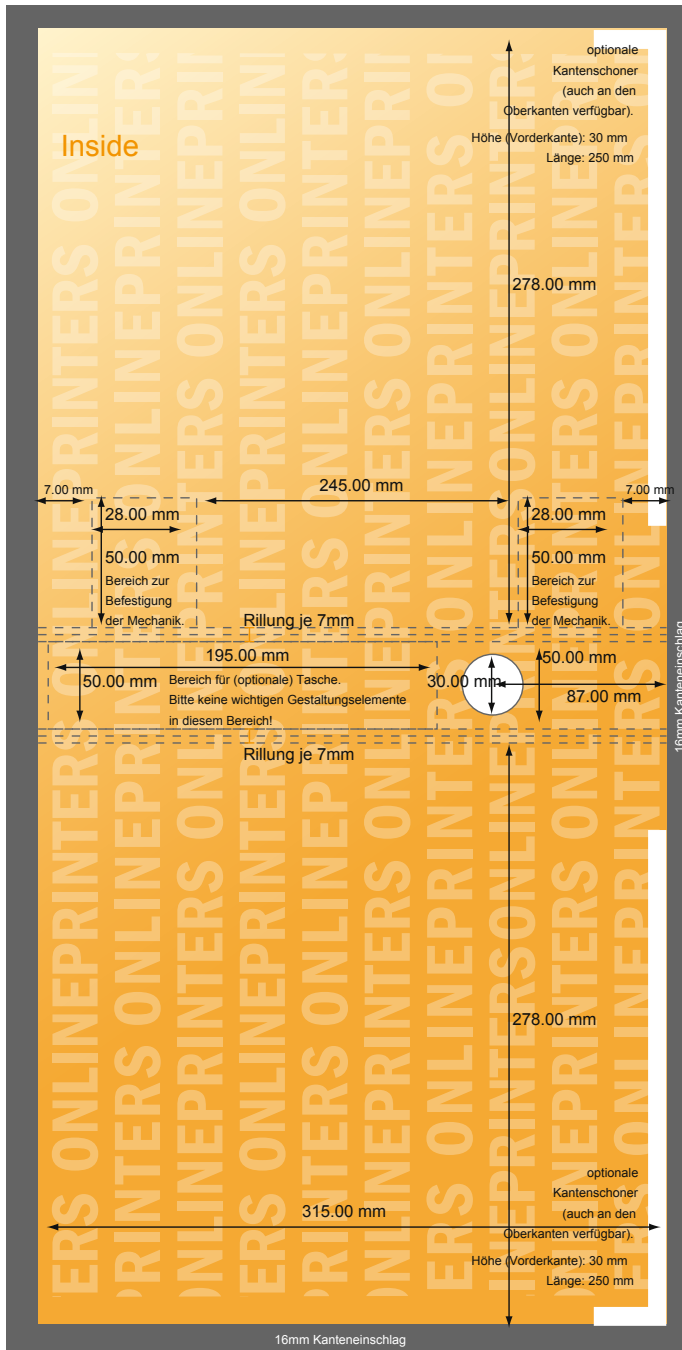

Ring Binders combined mechanism

A4 • 40 mm capacity - 4 binders

- **Data format**
(incl. 16.00 mm bleed):
65.20 x 34.70 cm
- **Trimmed size (open):**
62.00 x 31.50 cm
- **Trimmed size (closed):**
29.00 x 31.50 x 5.00 cm

- **Safety margin**
Maintaining 4 mm space between the text/information and the edge of the trimmed format prevents undesirable cuts.

Please note:

- Allow for trim allowance and safety margin according to instructions.
- Arrange background graphics, images or graphics up to the edge of the data format.
- Tolerances may occur during production due to cutting, punching and folding processes.
- This sketch is not drawn to scale.
- Printing data: Instructions and templates can be found under the menu item "Printing data" at www.onlineprinters.com.

Ring Binders combined mechanism

A4 • 40 mm capacity - 4 binders

- Data format (incl. 16.00 mm bleed): 65.20 x 34.70 cm
- Trimmed size (open): 62.00 x 31.50 cm
- Trimmed size (closed): 29.00 x 31.50 x 5.00 cm