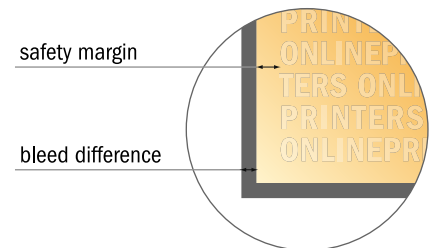

Ring Binders combined mechanism

A4 • 40 mm capacity - 4 binders

- **Data format**
(incl. 16.00 mm bleed):
65.20 x 34.70 cm
- **Trimmed size (open):**
62.00 x 31.50 cm
- **Trimmed size (closed):**
29.00 x 31.50 x 5.00 cm

- **Safety margin**
Maintaining 4 mm space between the text/information and the edge of the trimmed format prevents undesirable cuts.

Please note:

- Allow for trim allowance and safety margin according to instructions.
- Arrange background graphics, images or graphics up to the edge of the data format.
- Tolerances may occur during production due to cutting, punching and folding processes.
- This sketch is not drawn to scale.
- Printing data: Instructions and templates can be found under the menu item "Printing data" at www.onlineprinters.com.

Ring Binders combined mechanism

A4 • 40 mm capacity - 4 binders

- Data format (incl. 16.00 mm bleed): 65.20 x 34.70 cm
- Trimmed size (open): 62.00 x 31.50 cm
- Trimmed size (closed): 29.00 x 31.50 x 5.00 cm