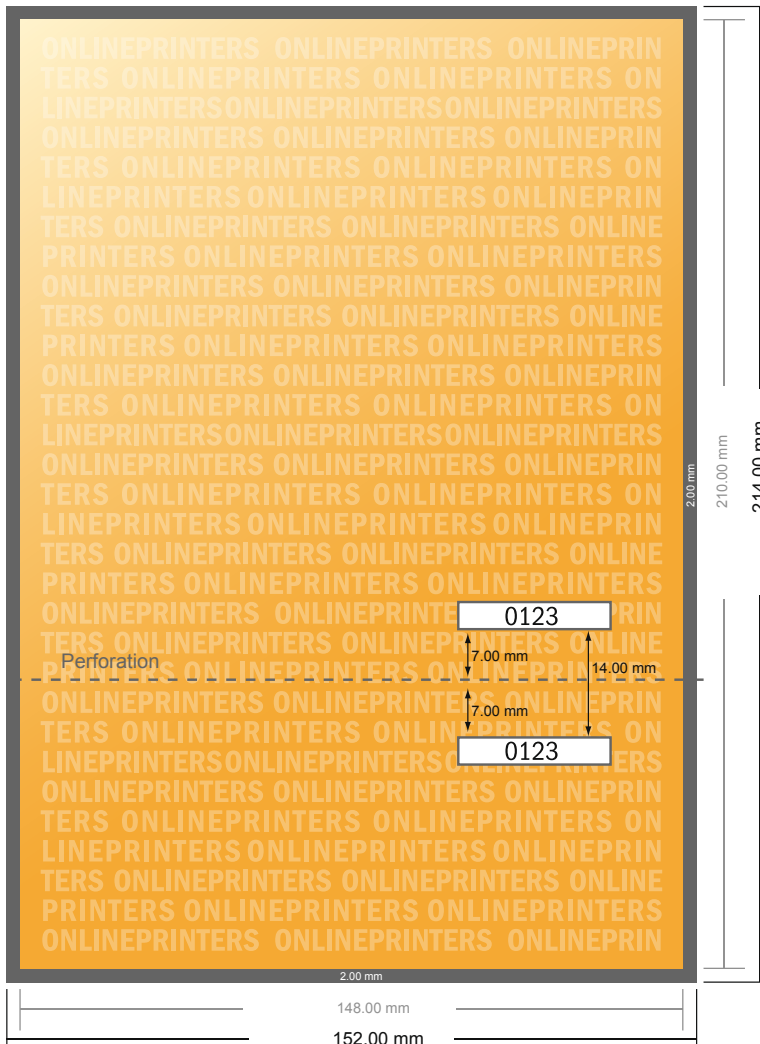

## Event Tickets

A5

- Data format (incl. 2.00 mm bleed): 15.20 x 21.40 cm
- Trimmed size: 14.80 x 21.00 cm
- **Safety margin**  
Maintaining 4 mm space between the text/information and the edge of the trimmed format prevents undesirable cuts.

### Please note:

- Allow for trim allowance and safety margin according to instructions.
- Arrange background graphics, images or graphics up to the edge of the data format.
- Tolerances may occur during production due to cutting, punching and folding processes.
- This sketch is not drawn to scale.
- Printing data: Instructions and templates can be found under the menu item "Printing data" at [www.onlineprinters.com](http://www.onlineprinters.com).