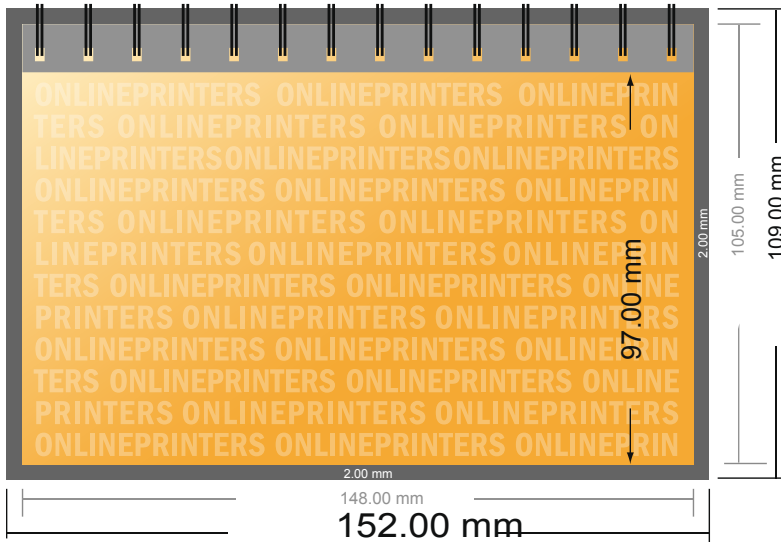

## Multi-page Desktop Calendars

A6 • Landscape

- Data format (incl. 2.00 mm bleed): 15.20 x 10.90 cm
- Trimmed size: 14.80 x 10.50 cm
- **Safety margin**  
Maintaining 4 mm space between the text/information and the edge of the trimmed format prevents undesirable cuts.

### Please note:

- Allow for trim allowance and safety margin according to instructions.
- Arrange background graphics, images or graphics up to the edge of the data format.
- Tolerances may occur during production due to cutting, punching and folding processes.
- This sketch is not drawn to scale.
- Printing data: Instructions and templates can be found under the menu item "Printing data" at [www.onlineprinters.com](http://www.onlineprinters.com).