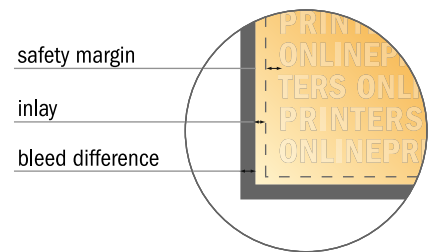

# Fabric Posters, print incl. aluminium profiles

DIN-A0 • Portrait

- Data format (incl. 10.00 mm inlay): 86.10 x 120.90 cm
- Trimmed size: 84.10 x 118.90 cm
- **Safety margin**  
Maintaining 4 mm space between the text/information and the edge of the trimmed format prevents undesirable cuts.

**Please note:**

- Allow for trim allowance and safety margin according to instructions.
- Arrange background graphics, images or graphics up to the edge of the data format.
- Tolerances may occur during production due to cutting, punching and folding processes.
- This sketch is not drawn to scale.
- Printing data: Instructions and templates can be found under the menu item "Printing data" at [www.onlineprinters.com](http://www.onlineprinters.com).