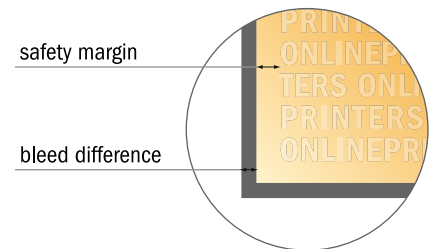

Window Flag print

54.0 x 123.0 cm • Portrait

- **Data format:**
62.00 x 128.00 cm
- **Trimmed size:**
54.00 x 123.00 cm
- **Safety margin**
60 mm left, 20 mm right, 30 mm top, 20 mm bottom : Maintaining space between the text/information and the edge of the trimmed format prevents undesirable cuts.

Please note:

- Allow for trim allowance and safety margin according to instructions.
- Arrange background graphics, images or graphics up to the edge of the data format.
- Tolerances may occur during production due to cutting, punching and folding processes.
- This sketch is not drawn to scale.
- Printing data: Instructions and templates can be found under the menu item "Printing data" at www.onlineprinters.com.