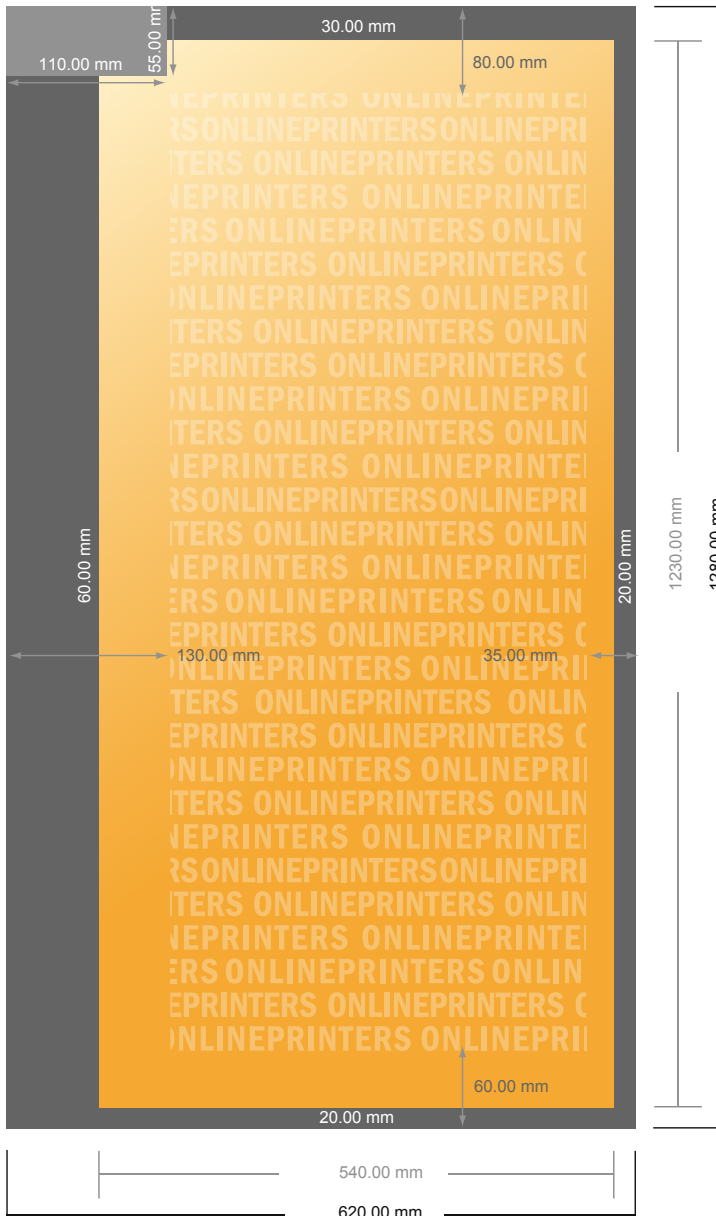

Window Flag print

54.0 x 123.0 cm • Portrait

- **Data format:**
62.00 x 128.00 cm
- **Trimmed size:**
54.00 x 123.00 cm
- **Safety margin**
60 mm left, 20 mm right, 30 mm top, 20 mm bottom : Maintaining space between the text/information and the edge of the trimmed format prevents undesirable cuts.

Please note:

- Allow for trim allowance and safety margin according to instructions.
- Arrange background graphics, images or graphics up to the edge of the data format.
- Tolerances may occur during production due to cutting, punching and folding processes.
- This sketch is not drawn to scale.
- Printing data: Instructions and templates can be found under the menu item "Printing data" at www.onlineprinters.com.