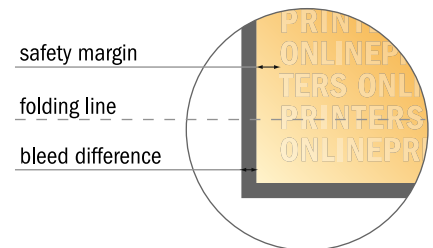

## Folded Cards Landscape

Maxi • Single fold • 4 pages

- Data format (incl. 2.00 mm bleed): 47.40 x 12.90 cm
- Trimmed size (open): 47.00 x 12.50 cm
- Trimmed size (closed): 23.50 x 12.50 cm

- **Safety margin**  
Maintaining 4 mm space between the text/information and the edge of the trimmed format prevents undesirable cuts.

### Please note:

- Allow for trim allowance and safety margin according to instructions.
- Arrange background graphics, images or graphics up to the edge of the data format.
- Tolerances may occur during production due to cutting, punching and folding processes.
- This sketch is not drawn to scale.
- Printing data: Instructions and templates can be found under the menu item "Printing data" at [www.onlineprinters.com](http://www.onlineprinters.com).