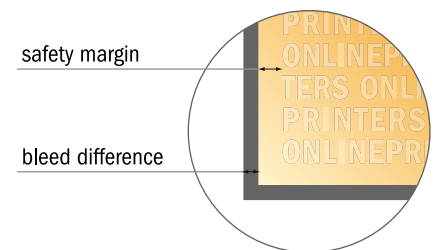

Postcards

A3

- Data format (incl. 2.00 mm bleed): 30.10 x 42.40 cm
- Trimmed size: 29.70 x 42.00 cm
- Front side and reverse side dimensions are identical.
- **Safety margin**
Maintaining 4 mm space between the text/information and the edge of the trimmed format prevents undesirable cuts.

Please note:

- Allow for trim allowance and safety margin according to instructions.
- Arrange background graphics, images or graphics up to the edge of the data format.
- Tolerances may occur during production due to cutting, punching and folding processes.
- This sketch is not drawn to scale.
- Printing data: Instructions and templates can be found under the menu item "Printing data" at www.onlineprinters.com.