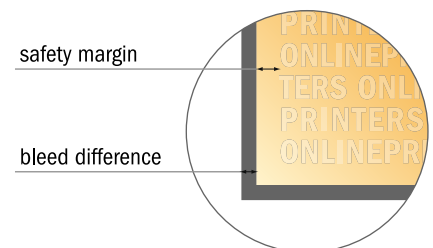

## Postcards

round, 9.5 cm diameter

- Data format (incl. 2.00 mm bleed): 9.90 x 9.90 cm
- Trimmed size: 9.50 x 9.50 cm
- Front side and reverse side dimensions are identical.
- **Safety margin**  
Maintaining 4 mm space between the text/information and the edge of the trimmed format prevents undesirable cuts.

### Please note:

- Allow for trim allowance and safety margin according to instructions.
- Arrange background graphics, images or graphics up to the edge of the data format.
- Tolerances may occur during production due to cutting, punching and folding processes.
- This sketch is not drawn to scale.
- Printing data: Instructions and templates can be found under the menu item "Printing data" at [www.onlineprinters.com](http://www.onlineprinters.com).