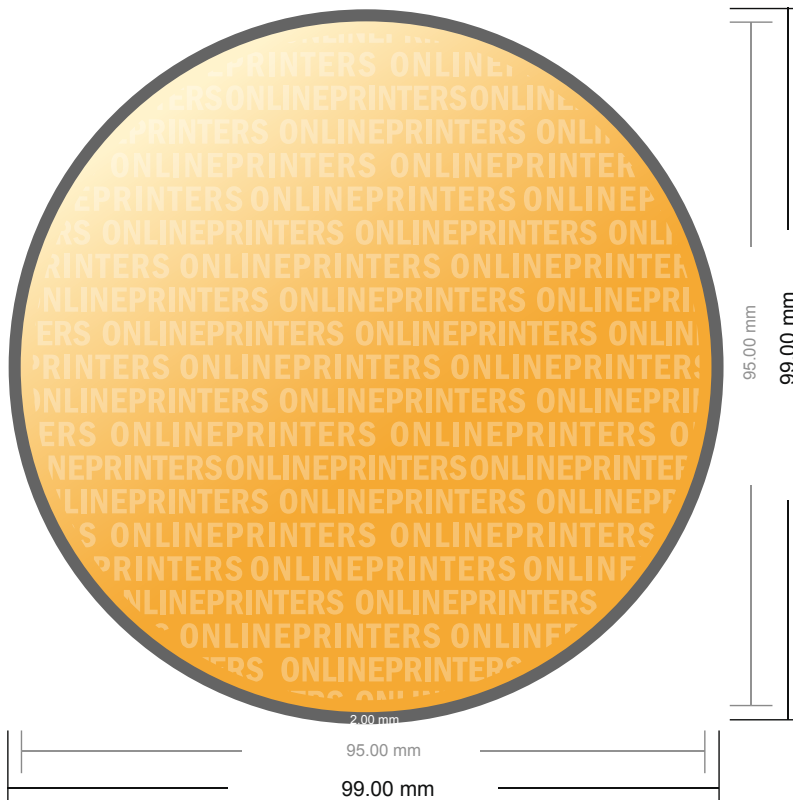

## Postcards

round, 9.5 cm diameter

- Data format (incl. 2.00 mm bleed): 9.90 x 9.90 cm
- Trimmed size: 9.50 x 9.50 cm
- Front side and reverse side dimensions are identical.
- **Safety margin**  
Maintaining 4 mm space between the text/information and the edge of the trimmed format prevents undesirable cuts.

### Please note:

- Allow for trim allowance and safety margin according to instructions.
- Arrange background graphics, images or graphics up to the edge of the data format.
- Tolerances may occur during production due to cutting, punching and folding processes.
- This sketch is not drawn to scale.
- Printing data: Instructions and templates can be found under the menu item "Printing data" at [www.onlineprinters.com](http://www.onlineprinters.com).