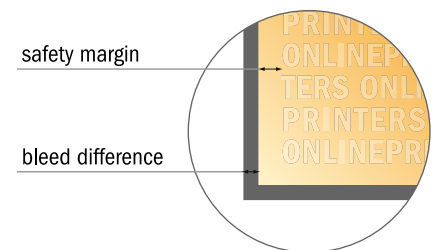

Beer Mat

round, 10.3 cm diameter

- Data format (incl. 2.50 mm bleed): 10.80 x 10.80 cm
- Trimmed size: 10.30 x 10.30 cm
- Front side and reverse side dimensions are identical.
- **Safety margin**
Maintaining 4 mm space between the text/information and the edge of the trimmed format prevents undesirable cuts.

Please note:

- Allow for trim allowance and safety margin according to instructions.
- Arrange background graphics, images or graphics up to the edge of the data format.
- Tolerances may occur during production due to cutting, punching and folding processes.
- This sketch is not drawn to scale.
- Printing data: Instructions and templates can be found under the menu item "Printing data" at www.onlineprinters.com.