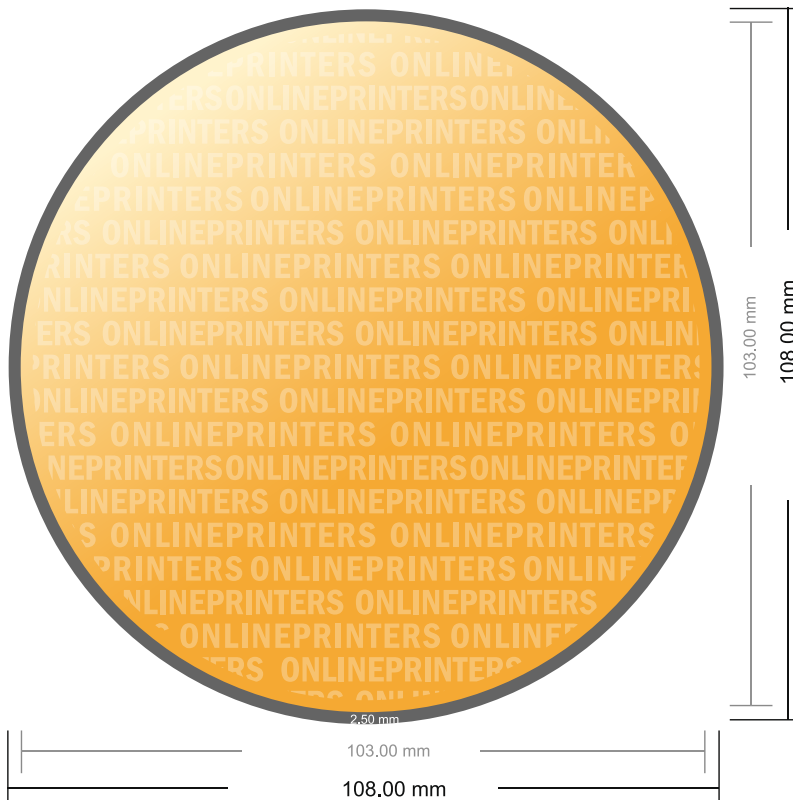

Beer Mat

round, 10.3 cm diameter

- Data format (incl. 2.50 mm bleed): 10.80 x 10.80 cm
- Trimmed size: 10.30 x 10.30 cm
- Front side and reverse side dimensions are identical.
- **Safety margin**
Maintaining 4 mm space between the text/information and the edge of the trimmed format prevents undesirable cuts.

Please note:

- Allow for trim allowance and safety margin according to instructions.
- Arrange background graphics, images or graphics up to the edge of the data format.
- Tolerances may occur during production due to cutting, punching and folding processes.
- This sketch is not drawn to scale.
- Printing data: Instructions and templates can be found under the menu item "Printing data" at www.onlineprinters.com.