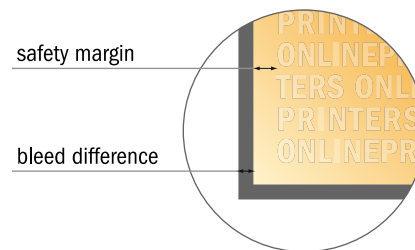

Menus

A5 • Landscape

- Data format (incl. 2.00 mm bleed): 21.40 x 15.20 cm
- Trimmed size: 21.00 x 14.80 cm
- Safety margin: Maintaining 5.00 mm space between the text/information and the edge of the trimmed format prevents undesirable cuts.

Please note:

- Allow for trim allowance and safety margin according to instructions.
- Arrange background graphics, images or graphics up to the edge of the data format.
- Tolerances may occur during production due to cutting, punching and folding processes.
- This sketch is not drawn to scale.
- Printing data: Instructions and templates can be found under the menu item "Printing data" at www.onlineprinters.com.

Menus

A5 • Landscape

- Data format (incl. 2.00 mm bleed): 21.40 x 15.20 cm
- Trimmed size: 21.00 x 14.80 cm
- **Safety margin**
Maintaining 5.00 mm space between the text/information and the edge of the trimmed format prevents undesirable cuts.