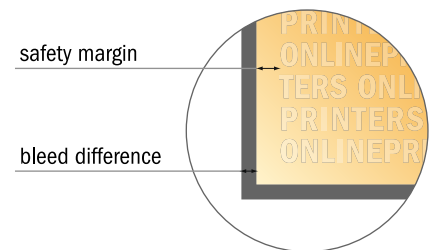

Menus

A5 • Landscape

- Data format (incl. 2.00 mm bleed): 21.40 x 15.20 cm
- Trimmed size: 21.00 x 14.80 cm
- Safety margin: Maintaining 5.00 mm space between the text/information and the edge of the trimmed format prevents undesirable cuts.

Please note:

- Allow for trim allowance and safety margin according to instructions.
- Arrange background graphics, images or graphics up to the edge of the data format.
- Tolerances may occur during production due to cutting, punching and folding processes.
- This sketch is not drawn to scale.
- Printing data: Instructions and templates can be found under the menu item "Printing data" at www.onlineprinters.com.

Menus

A5 • Landscape

- Data format (incl. 2.00 mm bleed): 21.40 x 15.20 cm
- Trimmed size: 21.00 x 14.80 cm
- **Safety margin**
Maintaining 5.00 mm space between the text/information and the edge of the trimmed format prevents undesirable cuts.