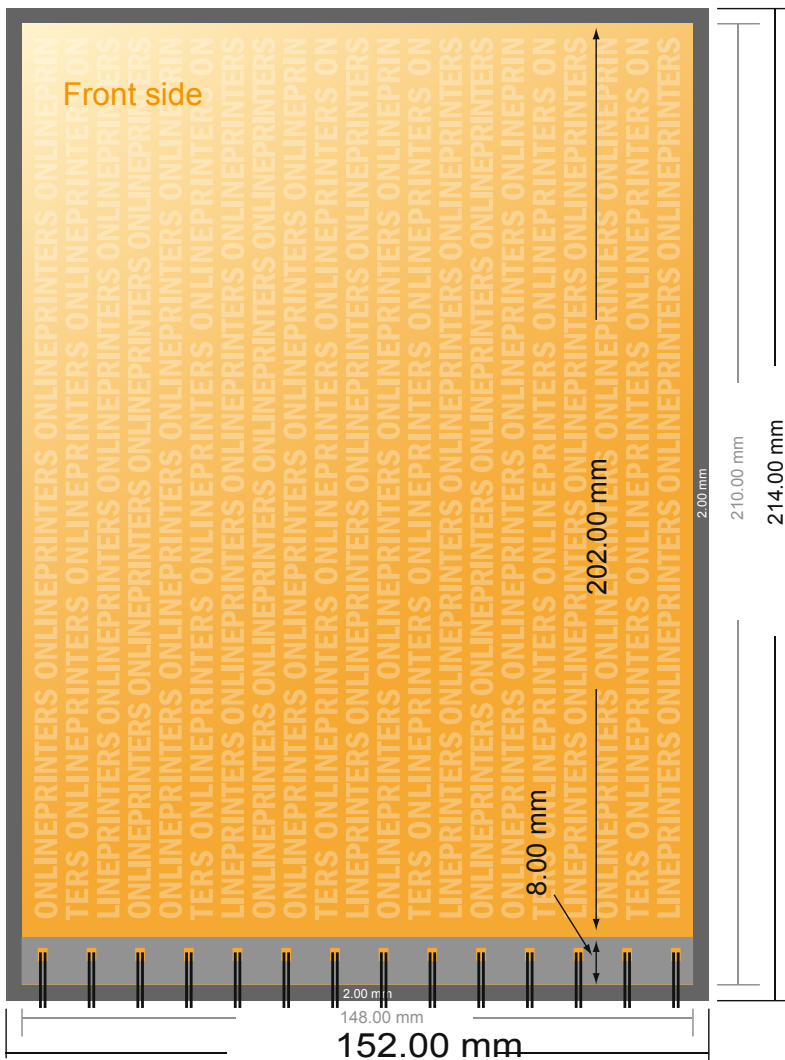

Menus

A5 • Landscape

- Data format (incl. 2.00 mm bleed): 21.40 x 15.20 cm
- Trimmed size: 21.00 x 14.80 cm
- Safety margin: Maintaining 5.00 mm space between the text/information and the edge of the trimmed format prevents undesirable cuts.

Please note:

- Allow for trim allowance and safety margin according to instructions.
- Arrange background graphics, images or graphics up to the edge of the data format.
- Tolerances may occur during production due to cutting, punching and folding processes.
- This sketch is not drawn to scale.
- Printing data: Instructions and templates can be found under the menu item "Printing data" at www.onlineprinters.com.

Menus

A5 • Landscape

- Data format (incl. 2.00 mm bleed): 21.40 x 15.20 cm
- Trimmed size: 21.00 x 14.80 cm
- **Safety margin**
Maintaining 5.00 mm space between the text/information and the edge of the trimmed format prevents undesirable cuts.