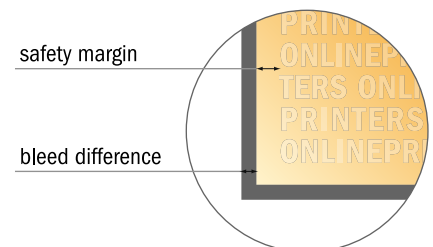

Retractable Banners, silver frame

premium, 33.5" x 84.5"

This area will not be visible when the roller banner is assembled. Nevertheless, please create a full-face design in your artwork to ensure a smooth transition. Do not place any important information here.

- Data format (incl. 0.40 in bleed): 34.30 x 95.30 in
- Trimmed size: 33.50 x 94.50 in
- Visible area: 33.50 x 85.00 in
- Printable area: 33.50 x 94.50 in
- **Safety margin**
Maintaining 0.40 in space between the text/information and the edge of the trimmed format prevents undesirable cuts.

Please note:

- Allow for trim allowance and safety margin according to instructions.
- Arrange background graphics, images or graphics up to the edge of the data format.
- Tolerances may occur during production due to cutting, punching and folding processes.
- This sketch is not drawn to scale.
- Print Files: Instructions and templates can be found under the menu item "Print Files" at www.onlineprinters.com.