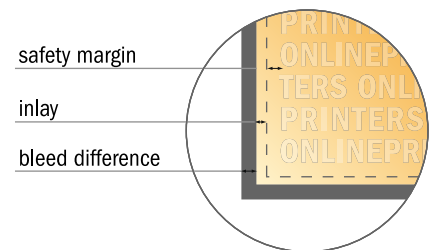

Fabric Posters, print incl. aluminium profiles

84.1 x 200.0 cm • Portrait

- Data format (incl. 10.00 mm inlay): 86.10 x 202.00 cm
- Trimmed size: 84.10 x 200.00 cm
- **Safety margin**
Maintaining 4 mm space between the text/information and the edge of the trimmed format prevents undesirable cuts.

Please note:

- Allow for trim allowance and safety margin according to instructions.
- Arrange background graphics, images or graphics up to the edge of the data format.
- Tolerances may occur during production due to cutting, punching and folding processes.
- This sketch is not drawn to scale.
- Printing data: Instructions and templates can be found under the menu item "Printing data" at www.onlineprinters.com.