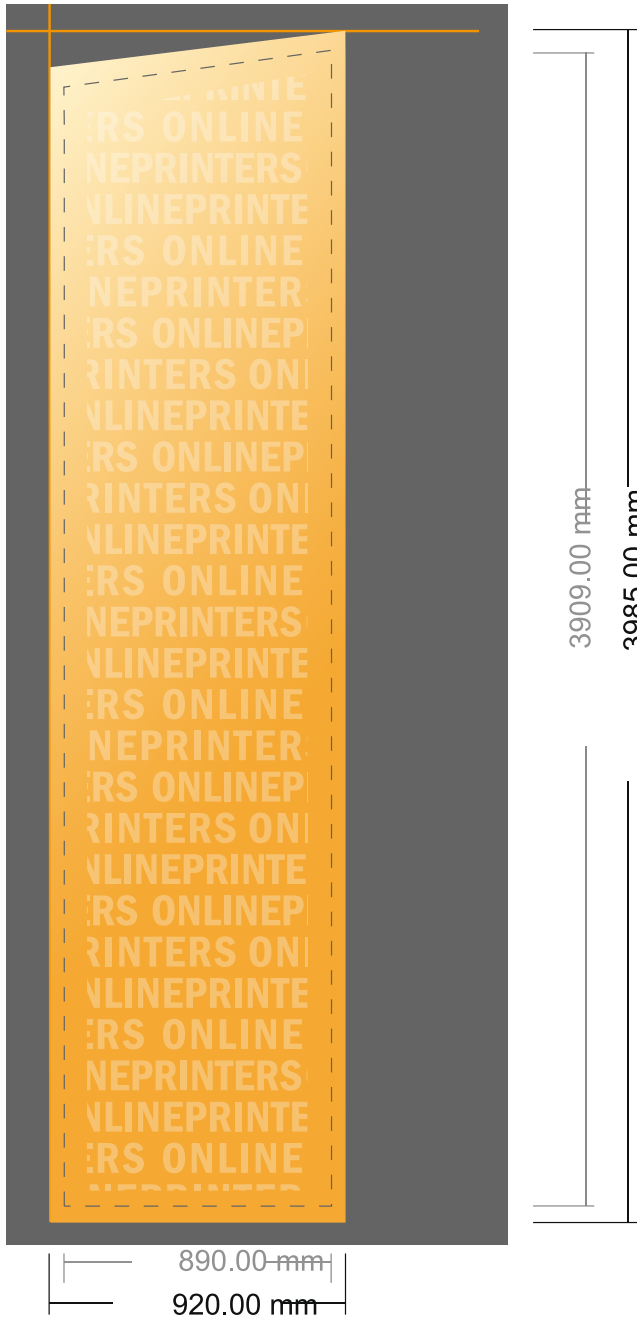

Square Flag incl. print

89.0 x 448.0 cm

- Data format:
92.00 x 398.50 cm
- Trimmed size:
89.00 x 390.90 cm
- System dimensions:
89.00 x 448.00 cm
- **Safety margin**
Maintaining 10.00 mm space between the text/information and the edge of the trimmed format prevents undesirable cuts.

Please note:

- Allow for trim allowance and safety margin according to instructions.
- Arrange background graphics, images or graphics up to the edge of the data format.
- Tolerances may occur during production due to cutting, punching and folding processes.
- This sketch is not drawn to scale.
- Printing data: Instructions and templates can be found under the menu item "Printing data" at www.onlineprinters.com.