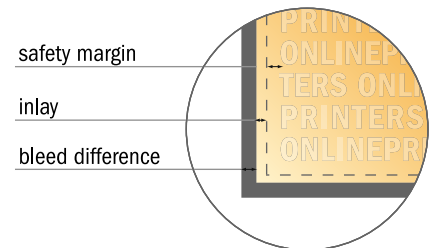

Square Flag incl. print

89.0 x 448.0 cm

- Data format:
92.00 x 398.50 cm
- Trimmed size:
89.00 x 390.90 cm
- System dimensions:
89.00 x 448.00 cm
- **Safety margin**
Maintaining 10.00 mm space between the text/information and the edge of the trimmed format prevents undesirable cuts.

Please note:

- Allow for trim allowance and safety margin according to instructions.
- Arrange background graphics, images or graphics up to the edge of the data format.
- Tolerances may occur during production due to cutting, punching and folding processes.
- This sketch is not drawn to scale.
- Printing data: Instructions and templates can be found under the menu item "Printing data" at www.onlineprinters.com.