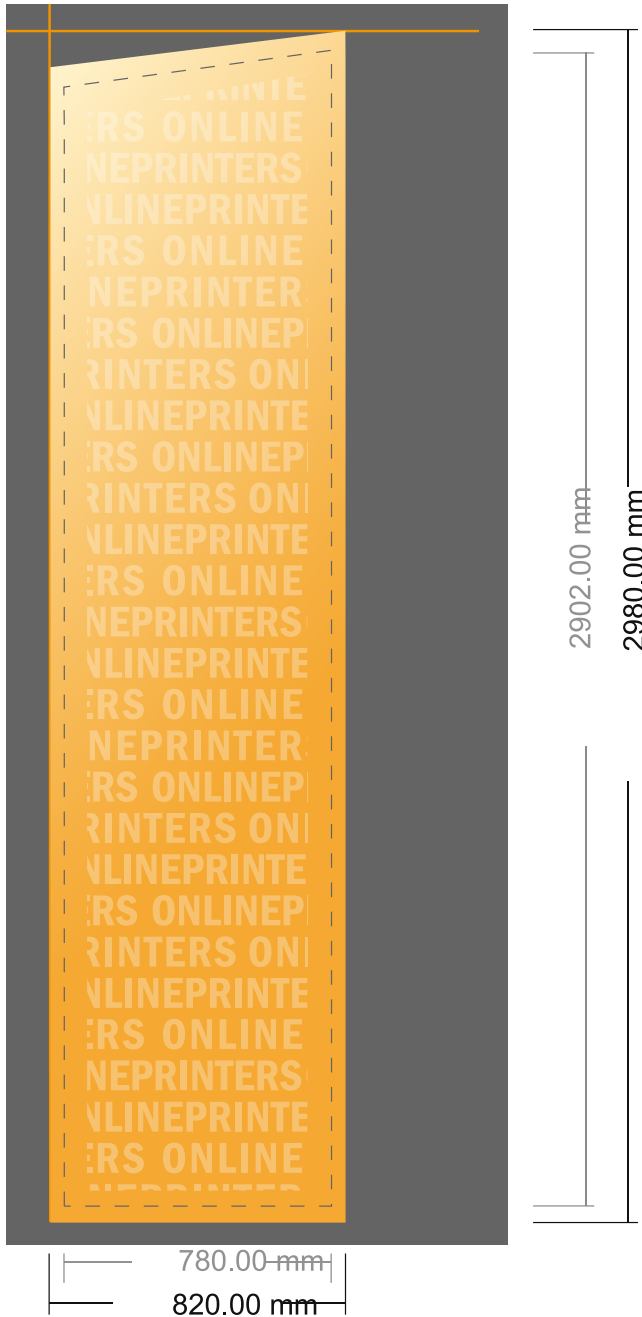

Square Flag, print

78.0 x 357.0 cm

- **Data format:**
82.00 x 298.00 cm
- **Trimmed size:**
78.00 x 290.20 cm
- **Safety margin**
Maintaining 10.00 mm space between the text/information and the edge of the trimmed format prevents undesirable cuts.

Please note:

- Allow for trim allowance and safety margin according to instructions.
- Arrange background graphics, images or graphics up to the edge of the data format.
- Tolerances may occur during production due to cutting, punching and folding processes.
- This sketch is not drawn to scale.
- Printing data: Instructions and templates can be found under the menu item "Printing data" at www.onlineprinters.com.