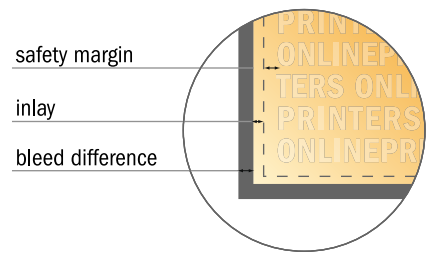

Square Flag, print

78.0 x 357.0 cm

- **Data format:**
82.00 x 298.00 cm
- **Trimmed size:**
78.00 x 290.20 cm
- **Safety margin**
Maintaining 10.00 mm space between the text/information and the edge of the trimmed format prevents undesirable cuts.

Please note:

- Allow for trim allowance and safety margin according to instructions.
- Arrange background graphics, images or graphics up to the edge of the data format.
- Tolerances may occur during production due to cutting, punching and folding processes.
- This sketch is not drawn to scale.
- Printing data: Instructions and templates can be found under the menu item "Printing data" at www.onlineprinters.com.