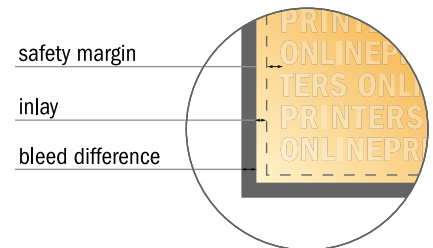

Drop Flag incl. print

156.0 x 425.0 cm

- Data format:
169.00 x 384.00 cm
- Trimmed size:
157.10 x 359.30 cm
- System dimensions:
133.00 x 420.00 cm
- **Safety margin**
Maintaining 10 mm space between the text/information and the edge of the trimmed format prevents undesirable cuts.

Please note:

- Allow for trim allowance and safety margin according to instructions.
- Arrange background graphics, images or graphics up to the edge of the data format.
- Tolerances may occur during production due to cutting, punching and folding processes.
- This sketch is not drawn to scale.
- Printing data: Instructions and templates can be found under the menu item "Printing data" at www.onlineprinters.com.