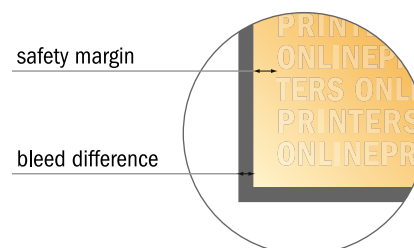

Corrugated Plastic Sheets

A2

- Data format
(incl. 2.00 mm bleed):
42.40 x 59.80 cm
- Trimmed size:
42.00 x 59.40 cm
- Front side and reverse side dimensions are identical.
- **Safety margin**
Maintaining 4 mm space between the text/information and the edge of the trimmed format prevents undesirable cuts.

Please note:

- Allow for trim allowance and safety margin according to instructions.
- Arrange background graphics, images or graphics up to the edge of the data format.
- Tolerances may occur during production due to cutting, punching and folding processes.
- This sketch is not drawn to scale.
- Printing data: Instructions and templates can be found under the menu item "Printing data" at www.onlineprinters.com.