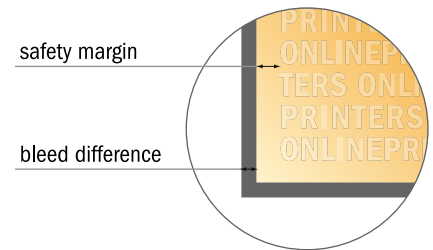

Flyers & Leaflets

Inlay up to DIN-A7

- **Data format**
(incl. 2.00 mm bleed):
7.30 x 10.40 cm
- **Trimmed size:**
6.90 x 10.00 cm
- **Safety margin**
Maintaining 4 mm space between the text/information and the edge of the trimmed format prevents undesirable cuts.

Please note:

- Allow for trim allowance and safety margin according to instructions.
- Arrange background graphics, images or graphics up to the edge of the data format.
- Tolerances may occur during production due to cutting, punching and folding processes.
- This sketch is not drawn to scale.
- Printing data: Instructions and templates can be found under the menu item "Printing data" at www.onlineprinters.com.