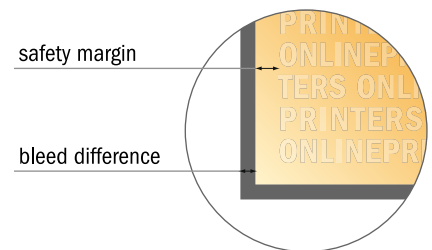

## Spiral Bound Notepads

DL • Portrait

- **Data format**  
(incl. 2.00 mm bleed):  
10.30 x 21.40 cm
- **Trimmed size:**  
9.90 x 21.00 cm
- **Safety margin**  
Maintaining 4 mm space between the text/information and the edge of the trimmed format prevents undesirable cuts.

### Please note:

- Allow for trim allowance and safety margin according to instructions.
- Arrange background graphics, images or graphics up to the edge of the data format.
- Tolerances may occur during production due to cutting, punching and folding processes.
- This sketch is not drawn to scale.
- Printing data: Instructions and templates can be found under the menu item "Printing data" at [www.onlineprinters.com](http://www.onlineprinters.com).