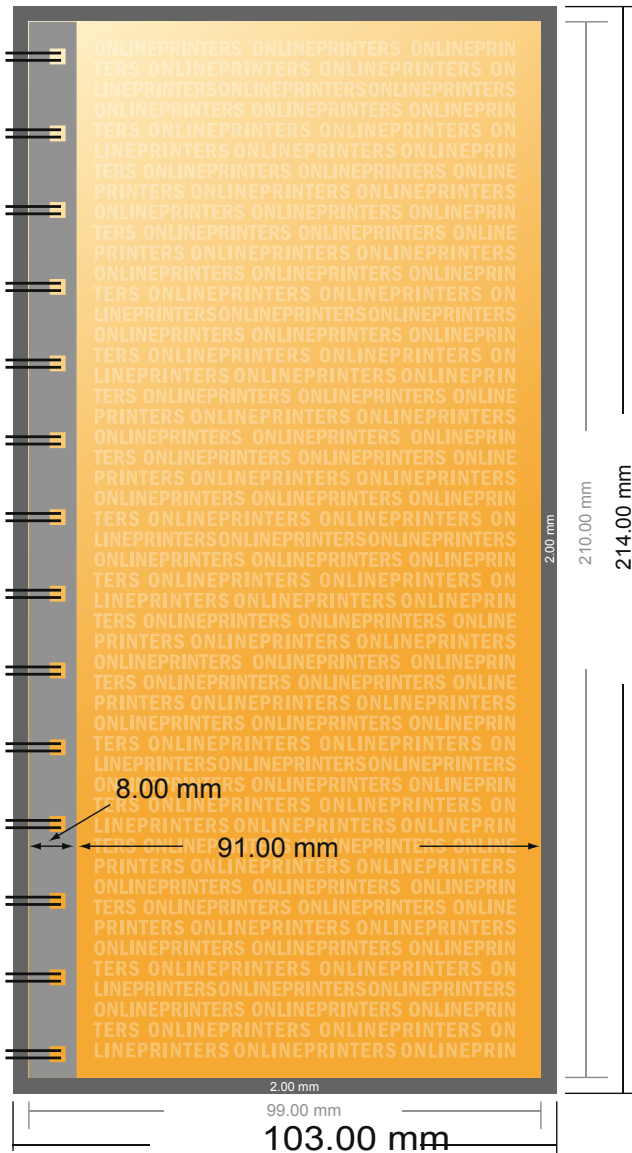

## Spiral Bound Notepads

DL • Portrait

- **Data format**  
(incl. 2.00 mm bleed):  
10.30 x 21.40 cm
- **Trimmed size:**  
9.90 x 21.00 cm
- **Safety margin**  
Maintaining 4 mm space between the text/information and the edge of the trimmed format prevents undesirable cuts.

### Please note:

- Allow for trim allowance and safety margin according to instructions.
- Arrange background graphics, images or graphics up to the edge of the data format.
- Tolerances may occur during production due to cutting, punching and folding processes.
- This sketch is not drawn to scale.
- Printing data: Instructions and templates can be found under the menu item "Printing data" at [www.onlineprinters.com](http://www.onlineprinters.com).