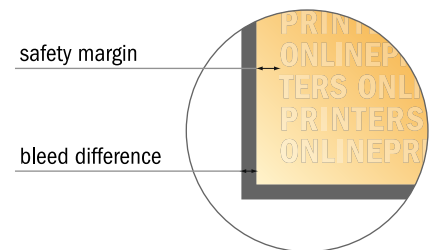

# Entry Tickets (security paper)

DVD Cover

- Data format (incl. 2.00 mm bleed): 27.70 x 18.80 cm
- Trimmed size: 27.30 x 18.40 cm
- **Safety margin**  
Maintaining 4 mm space between the text/information and the edge of the trimmed format prevents undesirable cuts.

**Please note:**

- Allow for trim allowance and safety margin according to instructions.
- Arrange background graphics, images or graphics up to the edge of the data format.
- Tolerances may occur during production due to cutting, punching and folding processes.
- This sketch is not drawn to scale.
- Printing data: Instructions and templates can be found under the menu item "Printing data" at [www.onlineprinters.com](http://www.onlineprinters.com).