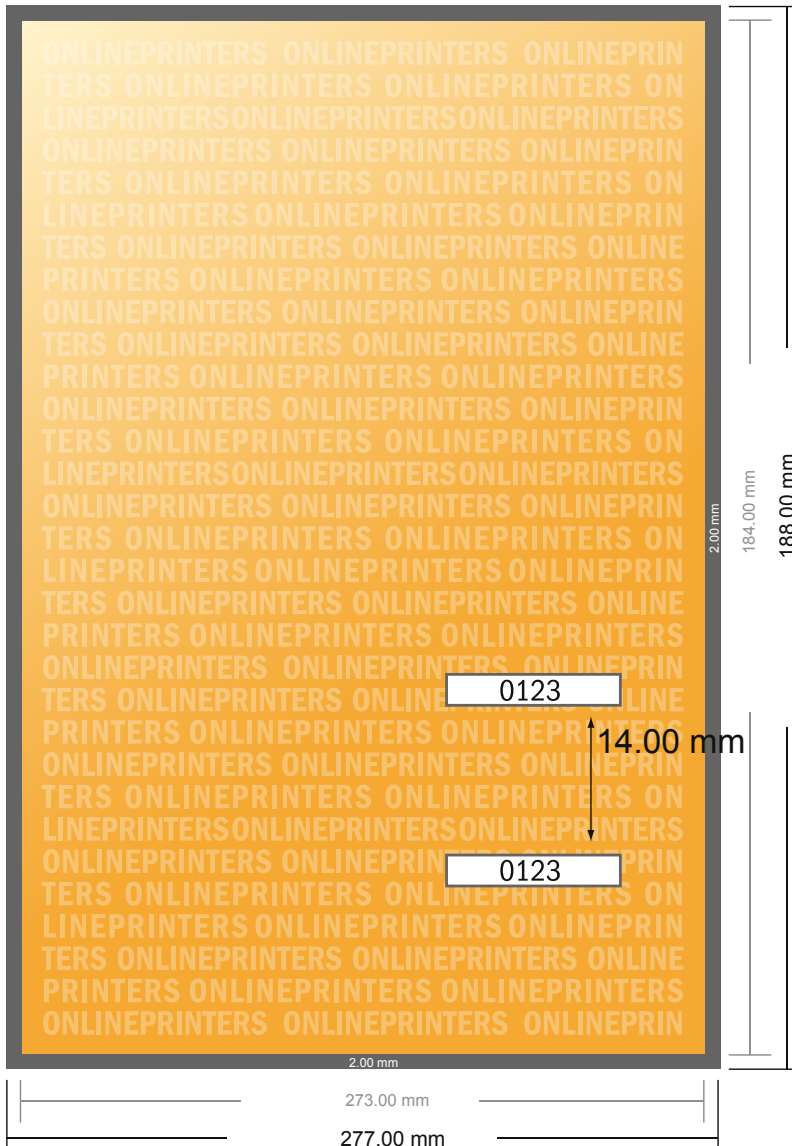

# Entry Tickets (security paper)

DVD Cover

- Data format (incl. 2.00 mm bleed): 27.70 x 18.80 cm
- Trimmed size: 27.30 x 18.40 cm
- **Safety margin**  
Maintaining 4 mm space between the text/information and the edge of the trimmed format prevents undesirable cuts.

**Please note:**

- Allow for trim allowance and safety margin according to instructions.
- Arrange background graphics, images or graphics up to the edge of the data format.
- Tolerances may occur during production due to cutting, punching and folding processes.
- This sketch is not drawn to scale.
- Printing data: Instructions and templates can be found under the menu item "Printing data" at [www.onlineprinters.com](http://www.onlineprinters.com).