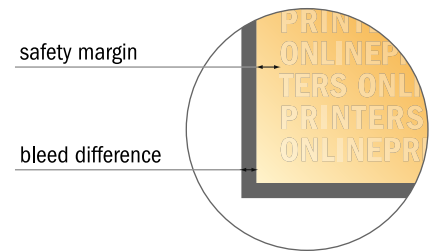

Flyers & Leaflets

A8

- Data format (incl. 2.00 mm bleed): 5.60 x 7.80 cm
- Trimmed size: 5.20 x 7.40 cm
- Front side and reverse side dimensions are identical.
- **Safety margin**
Maintaining 4 mm space between the text/information and the edge of the trimmed format prevents undesirable cuts.

Please note:

- Allow for trim allowance and safety margin according to instructions.
- Arrange background graphics, images or graphics up to the edge of the data format.
- Tolerances may occur during production due to cutting, punching and folding processes.
- This sketch is not drawn to scale.
- Printing data: Instructions and templates can be found under the menu item "Printing data" at www.onlineprinters.com.