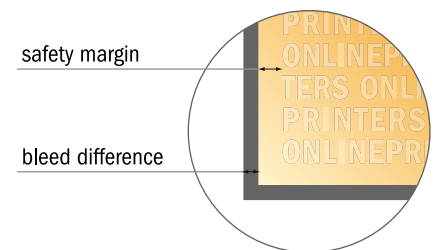

Flyers & Leaflets

A5

- Data format (incl. 2.00 mm bleed): 15.20 x 21.40 cm
- Trimmed size: 14.80 x 21.00 cm
- Front side and reverse side dimensions are identical.
- **Safety margin**
Maintaining 4 mm space between the text/information and the edge of the trimmed format prevents undesirable cuts.

Please note:

- Allow for trim allowance and safety margin according to instructions.
- Arrange background graphics, images or graphics up to the edge of the data format.
- Tolerances may occur during production due to cutting, punching and folding processes.
- This sketch is not drawn to scale.
- Printing data: Instructions and templates can be found under the menu item "Printing data" at www.onlineprinters.com.