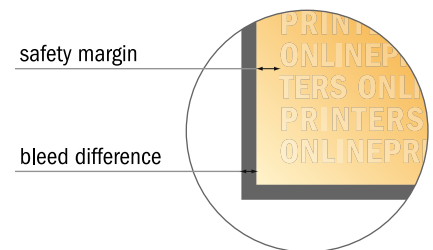

## Economy Retractable Banners, silver frame

33.5" x 79"

- Data format (incl. 0.40 in bleed): 34.30 x 85.80 in
- Trimmed size: 33.50 x 85.00 in
- Visible area: 33.50 x 79.00 in
- Printable area: 33.50 x 85.00 in
- **Safety margin**  
Maintaining 0.40 in space between the text/information and the edge of the trimmed format prevents undesirable cuts.

### Please note:

- Allow for trim allowance and safety margin according to instructions.
- Arrange background graphics, images or graphics up to the edge of the data format.
- Tolerances may occur during production due to cutting, punching and folding processes.
- This sketch is not drawn to scale.
- Print Files: Instructions and templates can be found under the menu item "Print Files" at [www.onlineprinters.com](http://www.onlineprinters.com).