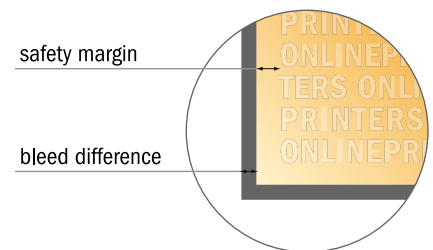

## Economy Retractable Banners, silver frame

39.5" x 79"

- Data format (incl. 0.40 in bleed): 40.30 x 85.80 in
- Trimmed size: 39.50 x 85.00 in
- Visible area: 39.50 x 79.00 in
- Printable area: 39.50 x 85.00 in
- **Safety margin**  
Maintaining 0.40 in space between the text/information and the edge of the trimmed format prevents undesirable cuts.

### Please note:

- Allow for trim allowance and safety margin according to instructions.
- Arrange background graphics, images or graphics up to the edge of the data format.
- Tolerances may occur during production due to cutting, punching and folding processes.
- This sketch is not drawn to scale.
- Print Files: Instructions and templates can be found under the menu item "Print Files" at [www.onlineprinters.com](http://www.onlineprinters.com).