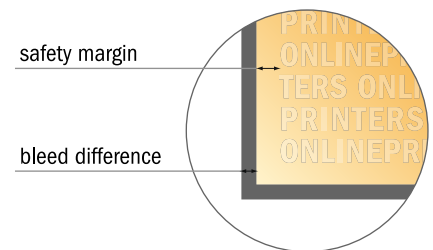

## Stickers

1/3 DIN-A4

- Data format  
(incl. 2.00 mm bleed):  
10.30 x 21.40 cm
- Trimmed size:  
9.90 x 21.00 cm
- **Safety margin**  
Maintaining 4 mm space between the text/information and the edge of the trimmed format prevents undesirable cuts.

### Please note:

- Allow for trim allowance and safety margin according to instructions.
- Arrange background graphics, images or graphics up to the edge of the data format.
- Tolerances may occur during production due to cutting, punching and folding processes.
- This sketch is not drawn to scale.
- Printing data: Instructions and templates can be found under the menu item "Printing data" at [www.onlineprinters.com](http://www.onlineprinters.com).