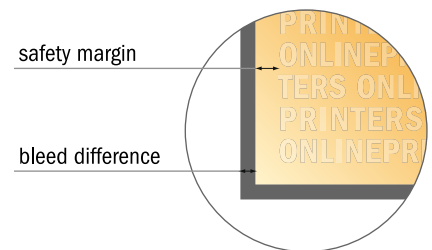

## Stickers

DL

- **Data format**  
(incl. 2.00 mm bleed):  
10.90 x 21.40 cm
- **Trimmed size:**  
10.50 x 21.00 cm
- **Safety margin**  
Maintaining 4 mm space between the text/information and the edge of the trimmed format prevents undesirable cuts.

### Please note:

- Allow for trim allowance and safety margin according to instructions.
- Arrange background graphics, images or graphics up to the edge of the data format.
- Tolerances may occur during production due to cutting, punching and folding processes.
- This sketch is not drawn to scale.
- Printing data: Instructions and templates can be found under the menu item "Printing data" at [www.onlineprinters.com](http://www.onlineprinters.com).