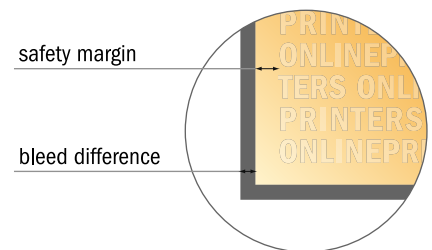

Economy Retractable Banners, black frame

33.5" x 79"

- Data format (incl. 0.40 in bleed): 34.30 x 85.80 in
- Trimmed size: 33.50 x 85.00 in
- Visible area: 33.50 x 79.00 in
- Printable area: 33.50 x 85.00 in
- **Safety margin**
Maintaining 0.2 in space between the text/information and the edge of the trimmed format prevents undesirable cuts.

Please note:

- Allow for trim allowance and safety margin according to instructions.
- Arrange background graphics, images or graphics up to the edge of the data format.
- Tolerances may occur during production due to cutting, punching and folding processes.
- This sketch is not drawn to scale.
- Print Files: Instructions and templates can be found under the menu item "Print Files" at www.onlineprinters.com.