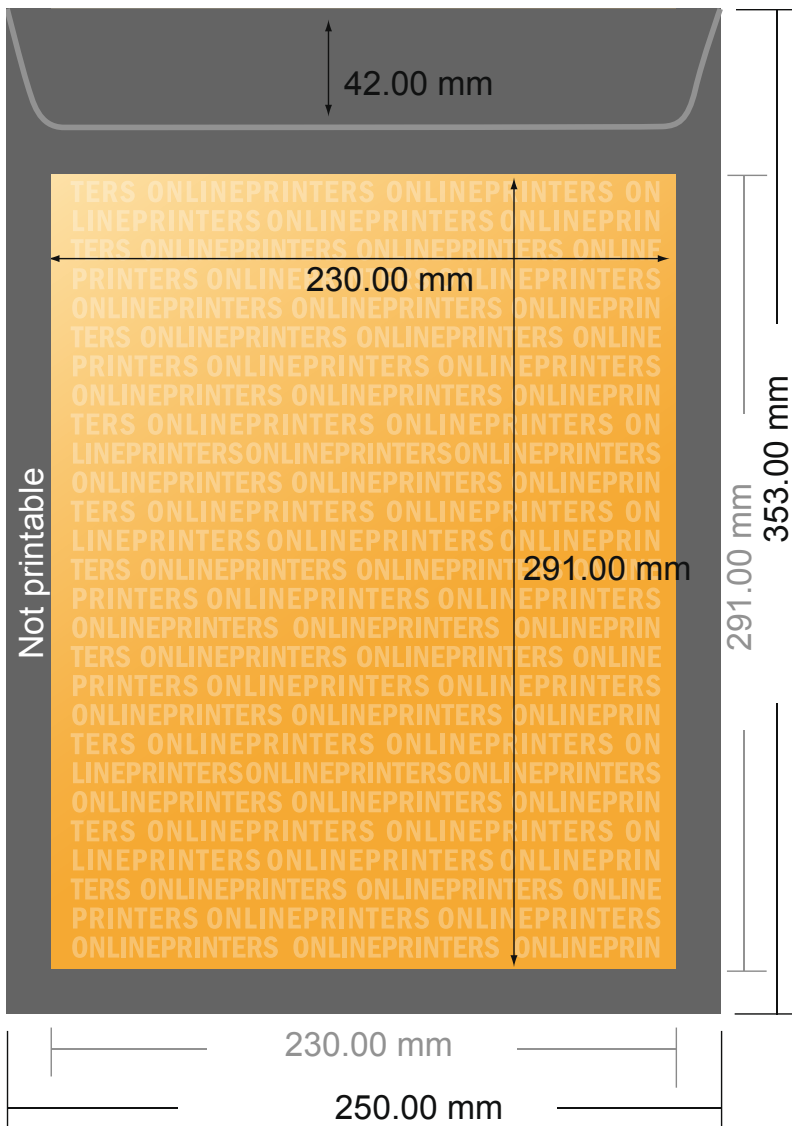

Mailers

DIN-B4 • without window

- Trimmed size:
25.00 x 35.30 cm

- Printable area:
23.00 x 33.30 cm

- Safety margin**
Maintaining 4 mm space between the text/information and the edge of the trimmed format prevents undesirable cuts.

Please note:

- Allow for trim allowance and safety margin according to instructions.
- Arrange background graphics, images or graphics up to the edge of the data format.
- Tolerances may occur during production due to cutting, punching and folding processes.
- This sketch is not drawn to scale.
- Printing data: Instructions and templates can be found under the menu item "Printing data" at www.onlineprinters.com.

Mailers

DIN-B4 • without window

- Trimmed size:
25.00 x 35.30 cm
- Printable area:
23.00 x 33.30 cm
- **Safety margin**
Maintaining 4 mm space between the text/information and the edge of the trimmed format prevents undesirable cuts.