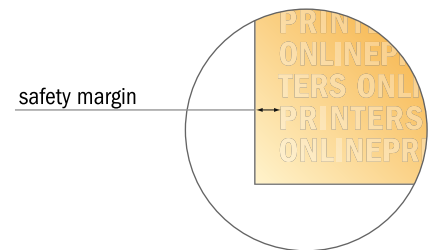

Mailers

DIN-B4 • without window

- Trimmed size:
25.00 x 35.30 cm

- Printable area:
23.00 x 33.30 cm

- Safety margin**
Maintaining 4 mm space between the text/information and the edge of the trimmed format prevents undesirable cuts.

Please note:

- Allow for trim allowance and safety margin according to instructions.
- Arrange background graphics, images or graphics up to the edge of the data format.
- Tolerances may occur during production due to cutting, punching and folding processes.
- This sketch is not drawn to scale.
- Printing data: Instructions and templates can be found under the menu item "Printing data" at www.onlineprinters.com.

Mailers

DIN-B4 • without window

- Trimmed size:
25.00 x 35.30 cm
- Printable area:
23.00 x 33.30 cm
- **Safety margin**
Maintaining 4 mm space between the text/information and the edge of the trimmed format prevents undesirable cuts.