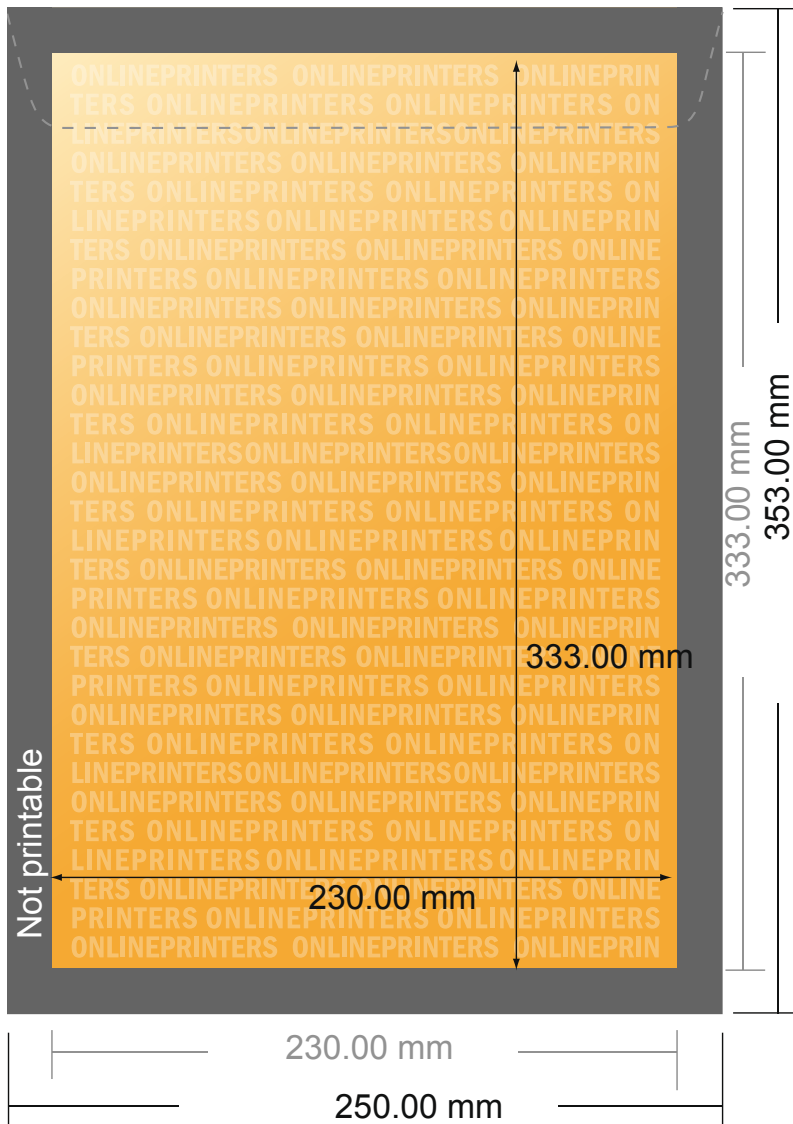

Mailers

DIN-B4 • without window

- Trimmed size:
25.00 x 35.30 cm

- Printable area:
23.00 x 33.30 cm

- Safety margin**
Maintaining 4 mm space between the text/information and the edge of the trimmed format prevents undesirable cuts.

Please note:

- Allow for trim allowance and safety margin according to instructions.
- Arrange background graphics, images or graphics up to the edge of the data format.
- Tolerances may occur during production due to cutting, punching and folding processes.
- This sketch is not drawn to scale.
- Printing data: Instructions and templates can be found under the menu item "Printing data" at www.onlineprinters.com.

Mailers

DIN-B4 • without window

- Trimmed size:
25.00 x 35.30 cm
- Printable area:
23.00 x 33.30 cm
- **Safety margin**
Maintaining 4 mm space between the text/information and the edge of the trimmed format prevents undesirable cuts.