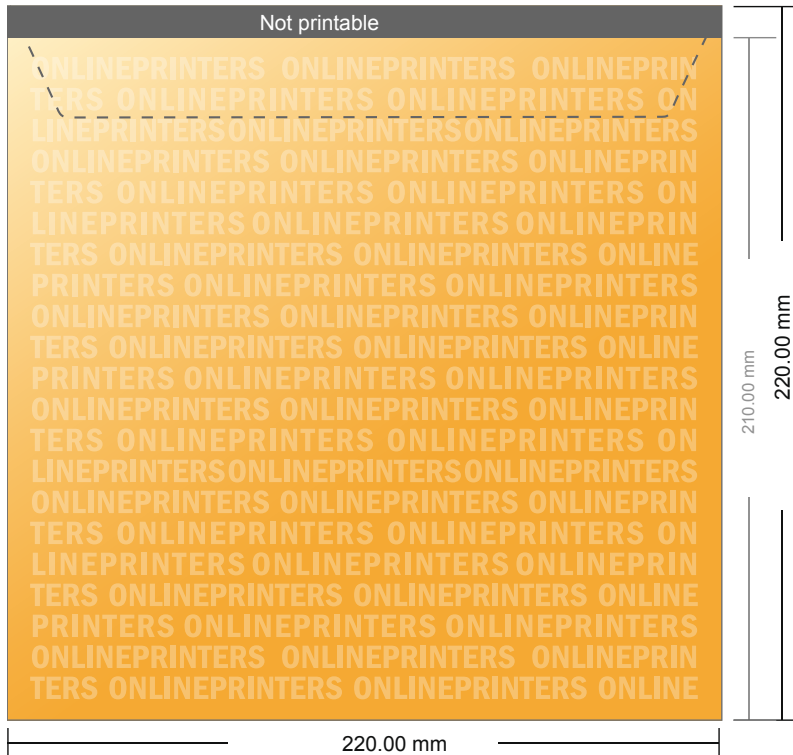

## Mailers

A4-Square • without window

- **Trimmed size:**  
22.00 x 22.00 cm
- **Printable area:**  
21.00 x 22.00 cm
- **Safety margin**  
Maintaining 4 mm space between the text/information and the edge of the trimmed format prevents undesirable cuts.

### Please note:

- Allow for trim allowance and safety margin according to instructions.
- Arrange background graphics, images or graphics up to the edge of the data format.
- Tolerances may occur during production due to cutting, punching and folding processes.
- This sketch is not drawn to scale.
- Printing data: Instructions and templates can be found under the menu item "Printing data" at [www.onlineprinters.com](http://www.onlineprinters.com).