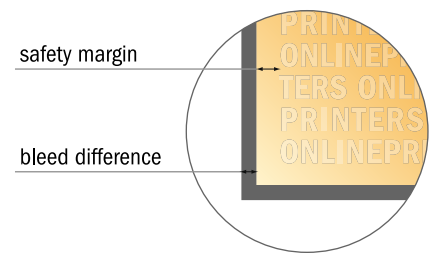

## Simple menus

A5

- Data format (incl. 2.00 mm bleed): 15.20 x 21.40 cm
- Trimmed size: 14.80 x 21.00 cm
- Front side and reverse side dimensions are identical.
- **Safety margin**  
Maintaining 4 mm space between the text/information and the edge of the trimmed format prevents undesirable cuts.

### Please note:

- Allow for trim allowance and safety margin according to instructions.
- Arrange background graphics, images or graphics up to the edge of the data format.
- Tolerances may occur during production due to cutting, punching and folding processes.
- This sketch is not drawn to scale.
- Printing data: Instructions and templates can be found under the menu item "Printing data" at [www.onlineprinters.com](http://www.onlineprinters.com).