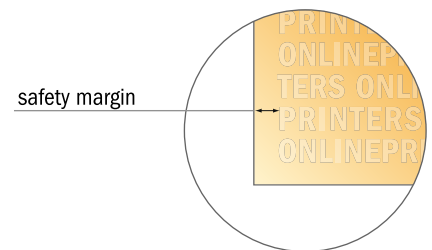

## Envelopes

DIN-C5 • with window left

- Data format (incl. 2.00 mm bleed): 26.10 x 34.80 cm
- Trimmed size: 22.90 x 16.20 cm
- Printable area: 25.70 x 34.40 cm
- Front side and reverse side dimensions are identical.
- **Safety margin**  
Maintaining 4 mm space between the text/information and the edge of the trimmed format prevents undesirable cuts.

### Please note:

- Allow for trim allowance and safety margin according to instructions.
- Arrange background graphics, images or graphics up to the edge of the data format.
- Tolerances may occur during production due to cutting, punching and folding processes.
- This sketch is not drawn to scale.
- Printing data: Instructions and templates can be found under the menu item "Printing data" at [www.onlineprinters.com](http://www.onlineprinters.com).