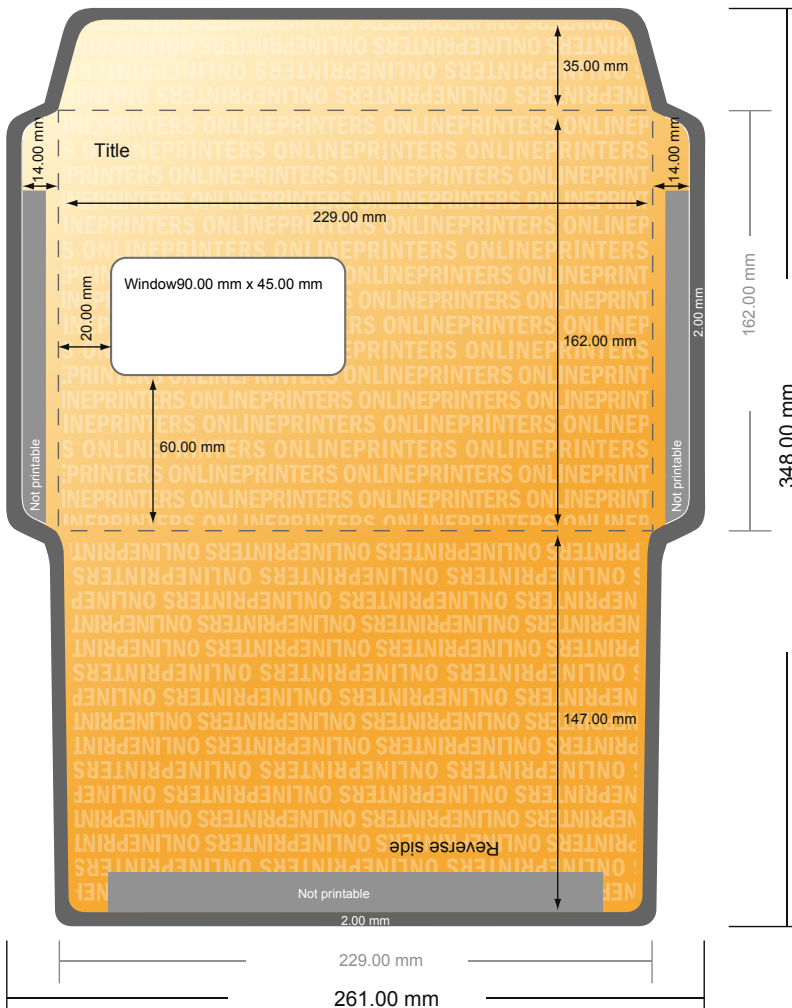

## Envelopes

DIN-C5 • with window left

- Data format (incl. 2.00 mm bleed): 26.10 x 34.80 cm
- Trimmed size: 22.90 x 16.20 cm
- Printable area: 25.70 x 34.40 cm
- Front side and reverse side dimensions are identical.
- **Safety margin**  
Maintaining 4 mm space between the text/information and the edge of the trimmed format prevents undesirable cuts.

### Please note:

- Allow for trim allowance and safety margin according to instructions.
- Arrange background graphics, images or graphics up to the edge of the data format.
- Tolerances may occur during production due to cutting, punching and folding processes.
- This sketch is not drawn to scale.
- Printing data: Instructions and templates can be found under the menu item "Printing data" at [www.onlineprinters.com](http://www.onlineprinters.com).