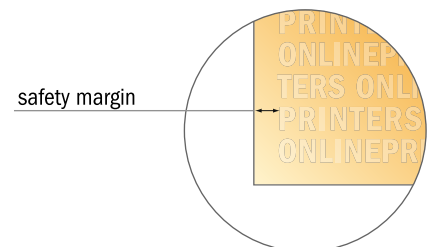

Envelopes

DIN-C5 • with window right

- Data format (incl. 2.00 mm bleed): 26.10 x 34.80 cm
- Trimmed size: 22.90 x 16.20 cm
- Printable area: 25.70 x 34.40 cm
- Front side and reverse side dimensions are identical.
- **Safety margin**
Maintaining 4 mm space between the text/information and the edge of the trimmed format prevents undesirable cuts.

Please note:

- Allow for trim allowance and safety margin according to instructions.
- Arrange background graphics, images or graphics up to the edge of the data format.
- Tolerances may occur during production due to cutting, punching and folding processes.
- This sketch is not drawn to scale.
- Printing data: Instructions and templates can be found under the menu item "Printing data" at www.onlineprinters.com.