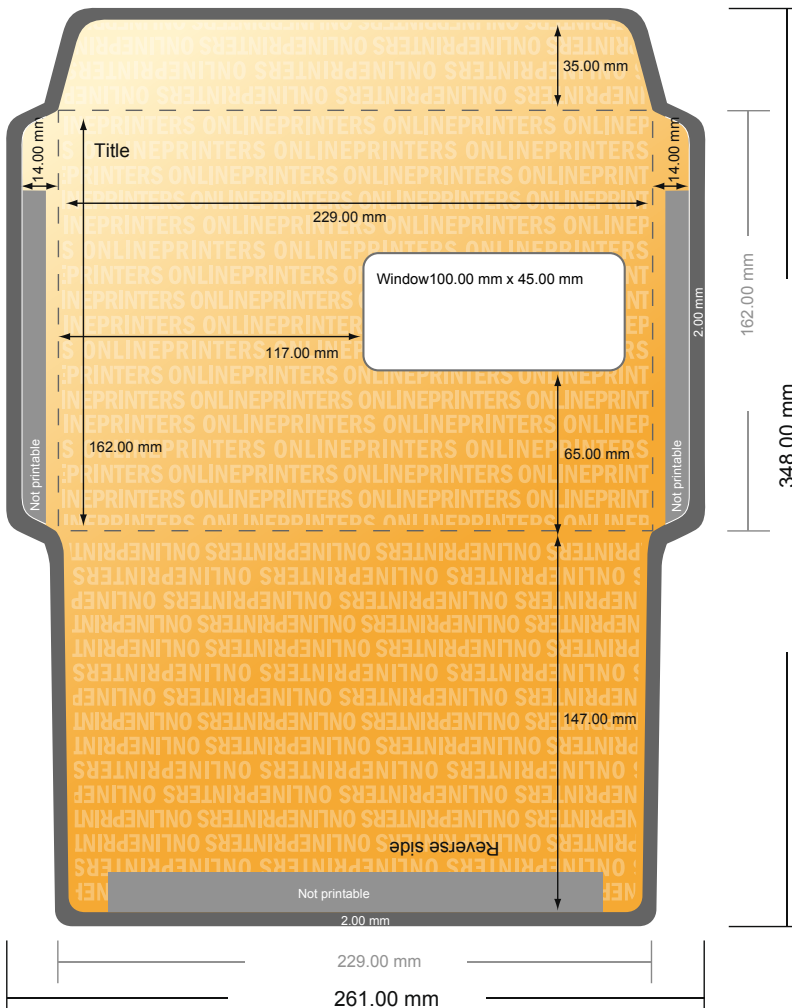

Envelopes

DIN-C5 • with window right

- Data format (incl. 2.00 mm bleed): 26.10 x 34.80 cm
- Trimmed size: 22.90 x 16.20 cm
- Printable area: 25.70 x 34.40 cm
- Front side and reverse side dimensions are identical.
- **Safety margin**
Maintaining 4 mm space between the text/information and the edge of the trimmed format prevents undesirable cuts.

Please note:

- Allow for trim allowance and safety margin according to instructions.
- Arrange background graphics, images or graphics up to the edge of the data format.
- Tolerances may occur during production due to cutting, punching and folding processes.
- This sketch is not drawn to scale.
- Printing data: Instructions and templates can be found under the menu item "Printing data" at www.onlineprinters.com.