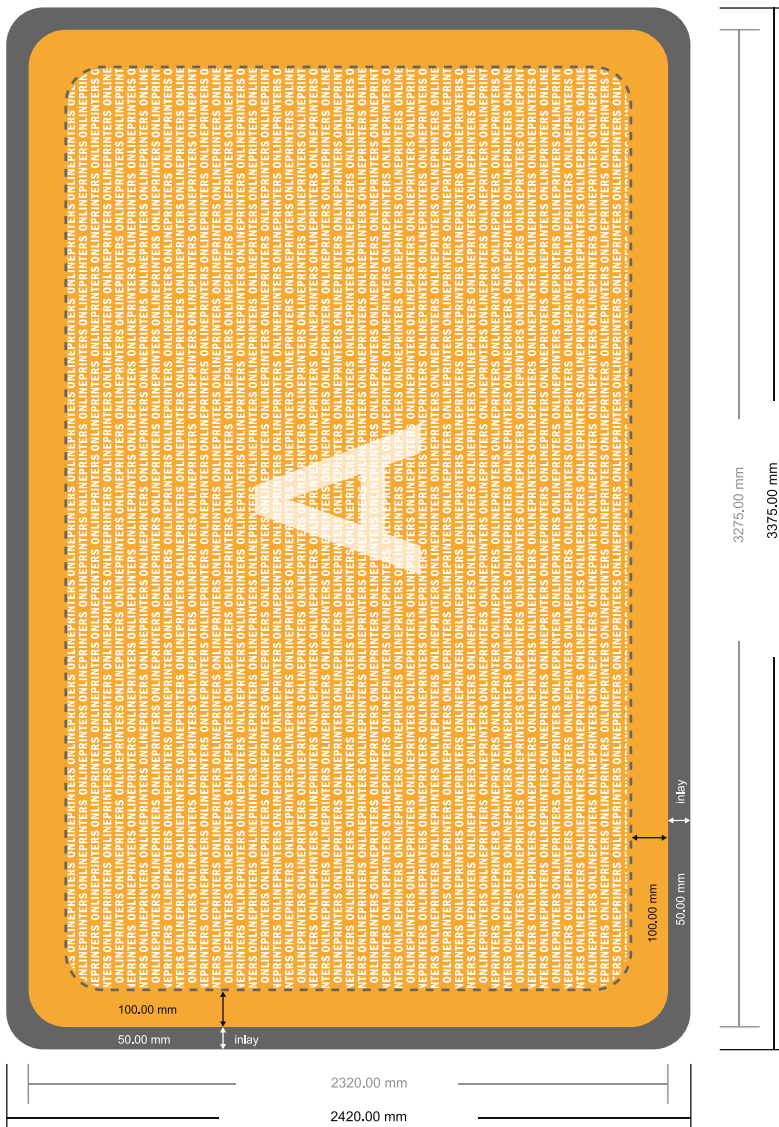

Stretch fabric display

curved, 300,0 x 230,0 cm

Format view rotated by 90 degrees.

- Data format (incl. 50.00 mm inlay): 337.50 x 242.00 cm

- Trimmed size: 327.50 x 232.00 cm

- Safety margin
Maintaining 100 mm space between the text/information and the edge of the trimmed format prevents undesirable cuts.

Please note:

- Allow for trim allowance and safety margin according to instructions.
- Arrange background graphics, images or graphics up to the edge of the data format.
- Tolerances may occur during production due to cutting, punching and folding processes.
- This sketch is not drawn to scale.
- Printing data: Instructions and templates can be found under the menu item "Printing data" at www.onlineprinters.com.