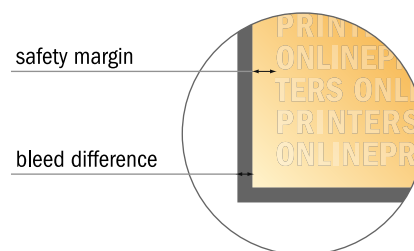

Sticky notes

Portrait, 7.2 x 10.0 cm • 100 sheets, glueing left, opens to the left

- **Data format** (incl. 2.00 mm bleed): 7.60 x 10.40 cm
- **Trimmed size:** 7.20 x 10.00 cm
- **Safety margin**
Maintaining 4 mm space between the text/information and the edge of the trimmed format prevents undesirable cuts.

Please note:

- Allow for trim allowance and safety margin according to instructions.
- Arrange background graphics, images or graphics up to the edge of the data format.
- Tolerances may occur during production due to cutting, punching and folding processes.
- This sketch is not drawn to scale.
- Printing data: Instructions and templates can be found under the menu item "Printing data" at www.onlineprinters.com.