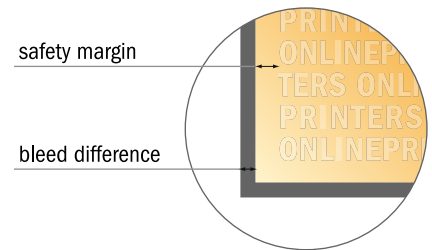

Sticky notes

Portrait, 7.2 x 10.0 cm • 100 sheets, glueing left, opens to the left

- **Data format** (incl. 2.00 mm bleed): 7.60 x 10.40 cm
- **Trimmed size:** 7.20 x 10.00 cm
- **Safety margin**
Maintaining 4 mm space between the text/information and the edge of the trimmed format prevents undesirable cuts.

Please note:

- Allow for trim allowance and safety margin according to instructions.
- Arrange background graphics, images or graphics up to the edge of the data format.
- Tolerances may occur during production due to cutting, punching and folding processes.
- This sketch is not drawn to scale.
- Printing data: Instructions and templates can be found under the menu item "Printing data" at www.onlineprinters.com.