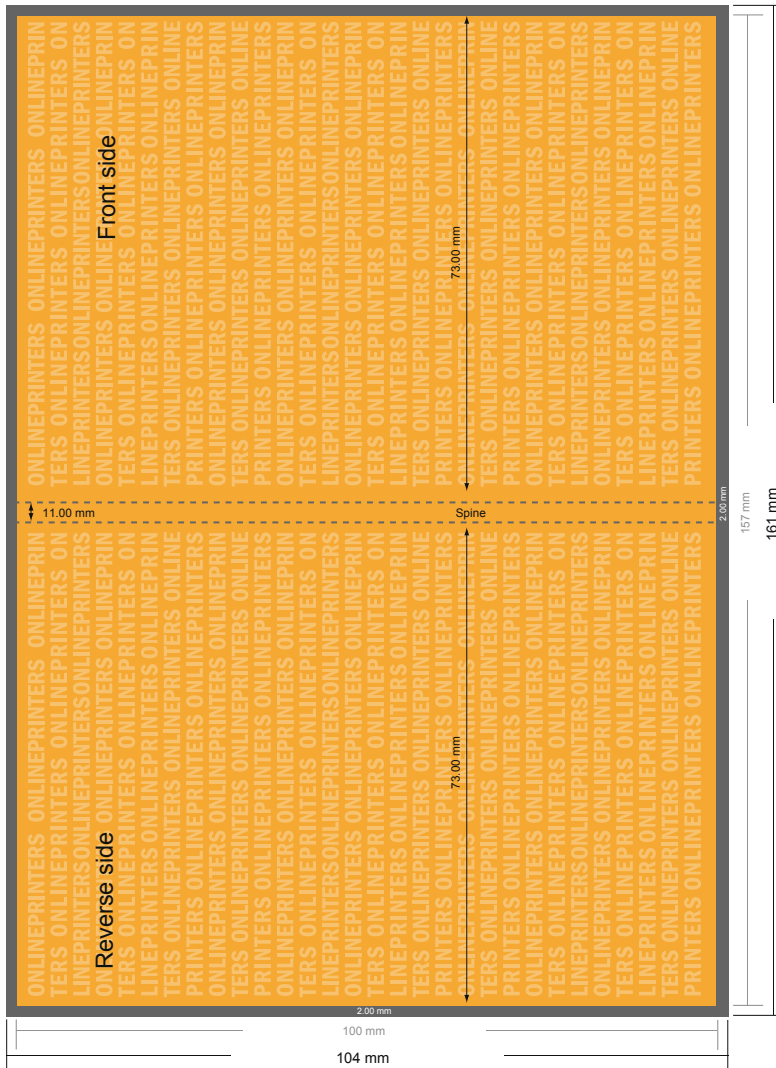

Sticky notes

Portrait, 7.2 x 10.0 cm • 100 sheets, glueing left, opens to the left

- **Data format** (incl. 2.00 mm bleed): 7.60 x 10.40 cm
- **Trimmed size:** 7.20 x 10.00 cm
- **Safety margin**
Maintaining 4 mm space between the text/information and the edge of the trimmed format prevents undesirable cuts.

Please note:

- Allow for trim allowance and safety margin according to instructions.
- Arrange background graphics, images or graphics up to the edge of the data format.
- Tolerances may occur during production due to cutting, punching and folding processes.
- This sketch is not drawn to scale.
- Printing data: Instructions and templates can be found under the menu item "Printing data" at www.onlineprinters.com.