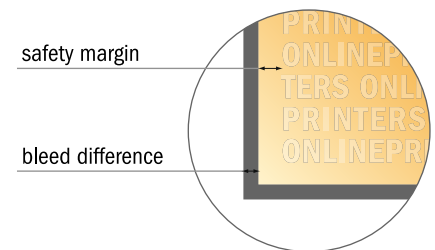

Sticky notes

Landscape, 10.0 x 7.2 cm • 100 sheets, glueing on the top, opens to the top

- **Data format**
(incl. 2.00 mm bleed):
10.40 x 7.60 cm
- **Trimmed size:**
10.00 x 7.20 cm
- **Safety margin**
Maintaining 4 mm space between the text/information and the edge of the trimmed format prevents undesirable cuts.

Please note:

- Allow for trim allowance and safety margin according to instructions.
- Arrange background graphics, images or graphics up to the edge of the data format.
- Tolerances may occur during production due to cutting, punching and folding processes.
- This sketch is not drawn to scale.
- Printing data: Instructions and templates can be found under the menu item "Printing data" at www.onlineprinters.com.