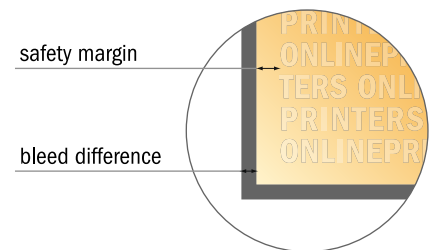

Sticky notes

Landscape, 10.0 x 7.2 cm • 100 sheets, glueing on the top, opens to the top

- **Data format**
(incl. 2.00 mm bleed):
10.40 x 7.60 cm
- **Trimmed size:**
10.00 x 7.20 cm
- **Safety margin**
Maintaining 4 mm space between the text/information and the edge of the trimmed format prevents undesirable cuts.

Please note:

- Allow for trim allowance and safety margin according to instructions.
- Arrange background graphics, images or graphics up to the edge of the data format.
- Tolerances may occur during production due to cutting, punching and folding processes.
- This sketch is not drawn to scale.
- Printing data: Instructions and templates can be found under the menu item "Printing data" at www.onlineprinters.com.