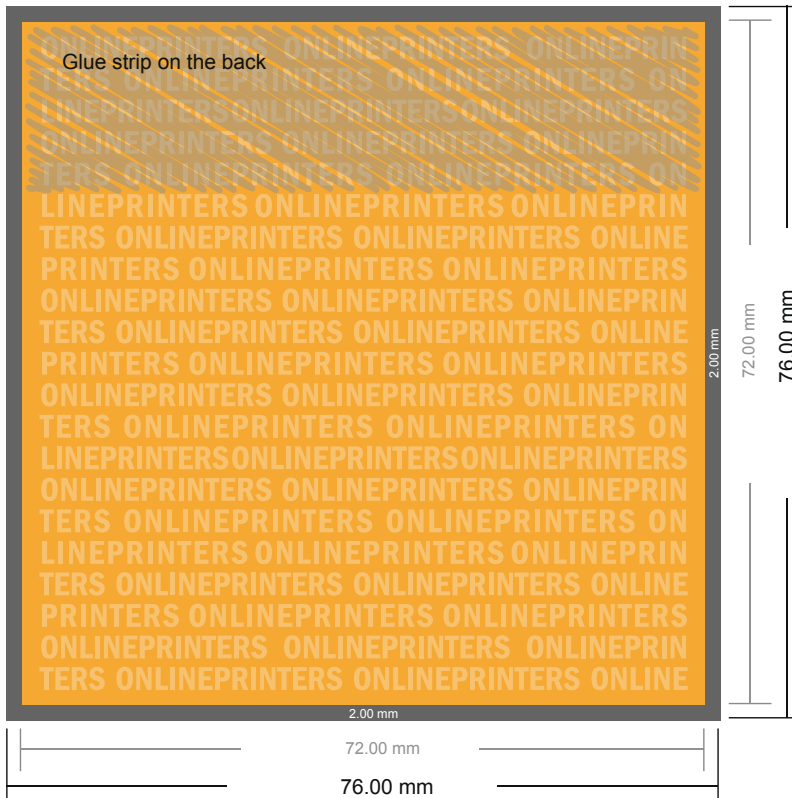

## Sticky notes

Square, 7.2 x 7.2 cm • 100 sheets, glueing on the top, opens to the top

- **Data format**  
(incl. 2.00 mm bleed):  
7.60 x 7.60 cm
- **Trimmed size:**  
7.20 x 7.20 cm
- **Safety margin**  
Maintaining 4 mm space between the text/information and the edge of the trimmed format prevents undesirable cuts.

### Please note:

- Allow for trim allowance and safety margin according to instructions.
- Arrange background graphics, images or graphics up to the edge of the data format.
- Tolerances may occur during production due to cutting, punching and folding processes.
- This sketch is not drawn to scale.
- Printing data: Instructions and templates can be found under the menu item "Printing data" at [www.onlineprinters.com](http://www.onlineprinters.com).

## Sticky notes

Square, 7.2 x 7.2 cm • 100 sheets, glueing on the top, opens to the top

- Data format (incl. 2.00 mm bleed): 7.60 x 7.60 cm

- Trimmed size: 7.20 x 7.20 cm

- **Safety margin**  
Maintaining 4 mm space between the text/information and the edge of the trimmed format prevents undesirable cuts.