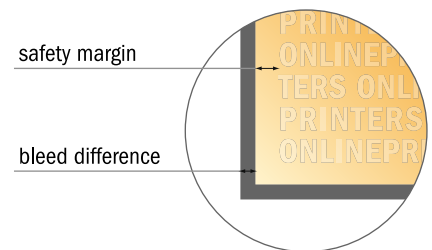

## Sticky notes

Square, 7.2 x 7.2 cm • 100 sheets, glueing on the top, opens to the top

- **Data format**  
(incl. 2.00 mm bleed):  
7.60 x 7.60 cm
- **Trimmed size:**  
7.20 x 7.20 cm
- **Safety margin**  
Maintaining 4 mm space between the text/information and the edge of the trimmed format prevents undesirable cuts.

### Please note:

- Allow for trim allowance and safety margin according to instructions.
- Arrange background graphics, images or graphics up to the edge of the data format.
- Tolerances may occur during production due to cutting, punching and folding processes.
- This sketch is not drawn to scale.
- Printing data: Instructions and templates can be found under the menu item "Printing data" at [www.onlineprinters.com](http://www.onlineprinters.com).

## Sticky notes

Square, 7.2 x 7.2 cm • 100 sheets, glueing on the top, opens to the top

- Data format (incl. 2.00 mm bleed): 7.60 x 7.60 cm

- Trimmed size: 7.20 x 7.20 cm

- **Safety margin**  
Maintaining 4 mm space between the text/information and the edge of the trimmed format prevents undesirable cuts.