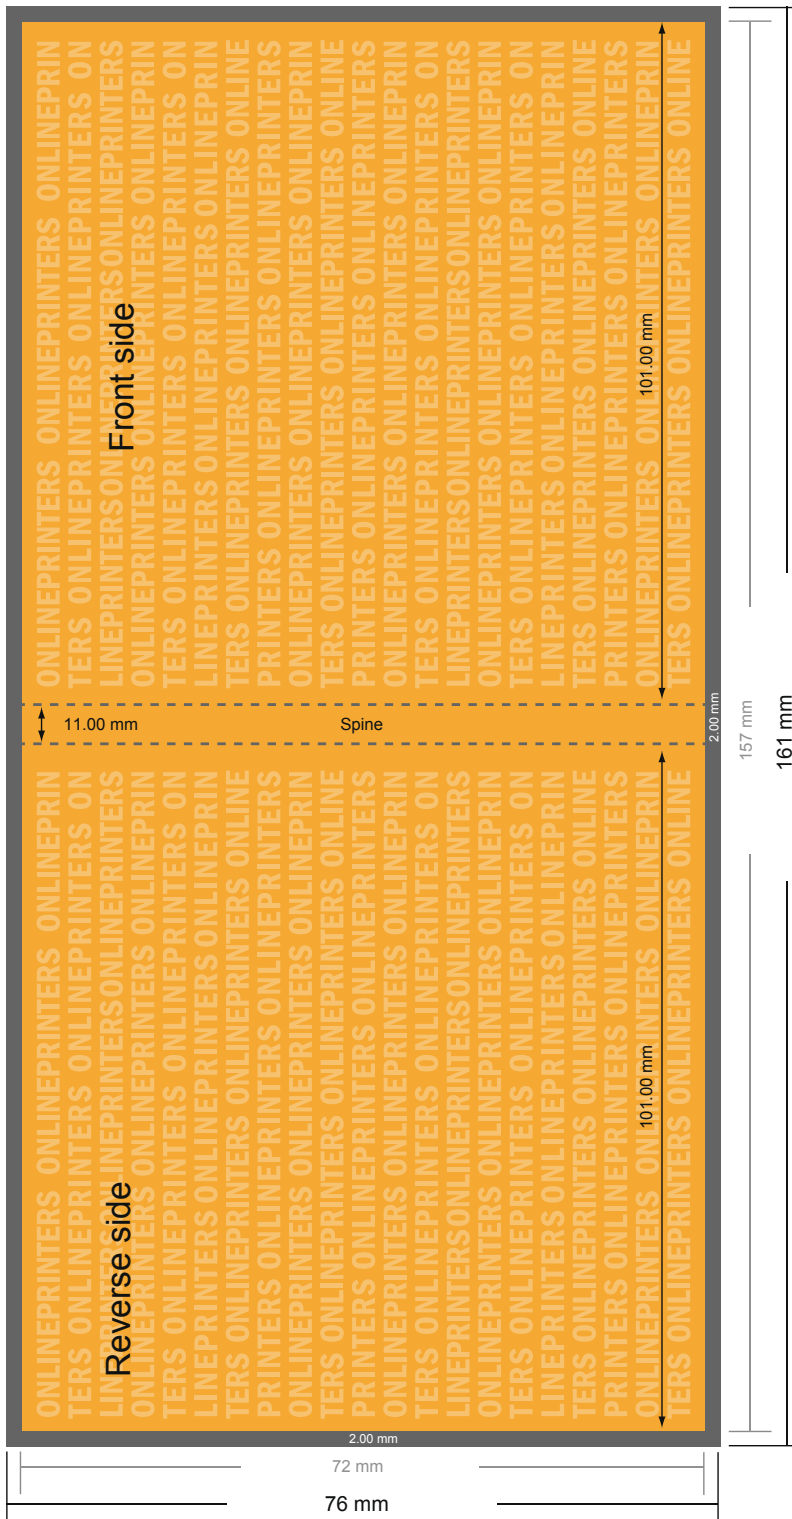

## Sticky notes

Square, 7.2 x 7.2 cm • 100 sheets, glueing on top, opens to the left

- **Data format**  
(incl. 2.00 mm bleed):  
7.60 x 7.60 cm
- **Trimmed size:**  
7.20 x 7.20 cm
- **Safety margin**  
Maintaining 4 mm space between the text/information and the edge of the trimmed format prevents undesirable cuts.

### Please note:

- Allow for trim allowance and safety margin according to instructions.
- Arrange background graphics, images or graphics up to the edge of the data format.
- Tolerances may occur during production due to cutting, punching and folding processes.
- This sketch is not drawn to scale.
- Printing data: Instructions and templates can be found under the menu item "Printing data" at [www.onlineprinters.com](http://www.onlineprinters.com).

## Sticky notes

Square, 7.2 x 7.2 cm • 100 sheets, glueing on top, opens to the left

- Data format (incl. 2.00 mm bleed): 7.60 x 7.60 cm
- Trimmed size: 7.20 x 7.20 cm
- **Safety margin**  
Maintaining 4 mm space between the text/information and the edge of the trimmed format prevents undesirable cuts.