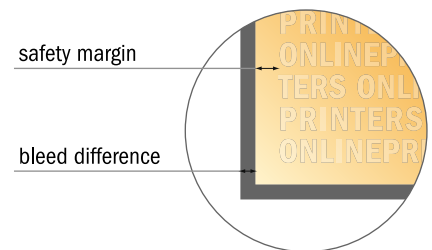

## Sticky notes

Square, 7.2 x 7.2 cm • 100 sheets, glueing on top, opens to the left

- **Data format**  
(incl. 2.00 mm bleed):  
7.60 x 7.60 cm
- **Trimmed size:**  
7.20 x 7.20 cm
- **Safety margin**  
Maintaining 4 mm space between the text/information and the edge of the trimmed format prevents undesirable cuts.

### Please note:

- Allow for trim allowance and safety margin according to instructions.
- Arrange background graphics, images or graphics up to the edge of the data format.
- Tolerances may occur during production due to cutting, punching and folding processes.
- This sketch is not drawn to scale.
- Printing data: Instructions and templates can be found under the menu item "Printing data" at [www.onlineprinters.com](http://www.onlineprinters.com).

## Sticky notes

Square, 7.2 x 7.2 cm • 100 sheets, glueing on top, opens to the left

- Data format (incl. 2.00 mm bleed): 7.60 x 7.60 cm
- Trimmed size: 7.20 x 7.20 cm
- **Safety margin**  
Maintaining 4 mm space between the text/information and the edge of the trimmed format prevents undesirable cuts.