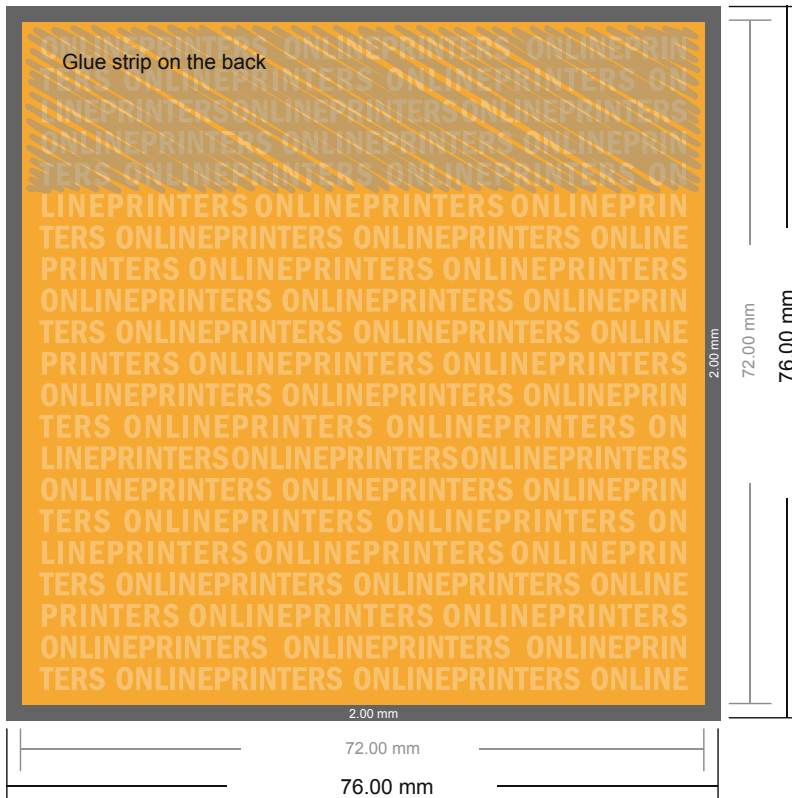

## Sticky notes

Square, 7.2 x 7.2 cm • 100 sheets, glueing on top, opens to the left

- **Data format**  
(incl. 2.00 mm bleed):  
7.60 x 7.60 cm
- **Trimmed size:**  
7.20 x 7.20 cm
- **Safety margin**  
Maintaining 4 mm space between the text/information and the edge of the trimmed format prevents undesirable cuts.

### Please note:

- Allow for trim allowance and safety margin according to instructions.
- Arrange background graphics, images or graphics up to the edge of the data format.
- Tolerances may occur during production due to cutting, punching and folding processes.
- This sketch is not drawn to scale.
- Printing data: Instructions and templates can be found under the menu item "Printing data" at [www.onlineprinters.com](http://www.onlineprinters.com).

## Sticky notes

Square, 7.2 x 7.2 cm • 100 sheets, glueing on top, opens to the left

- Data format (incl. 2.00 mm bleed): 7.60 x 7.60 cm
- Trimmed size: 7.20 x 7.20 cm
- **Safety margin**  
Maintaining 4 mm space between the text/information and the edge of the trimmed format prevents undesirable cuts.