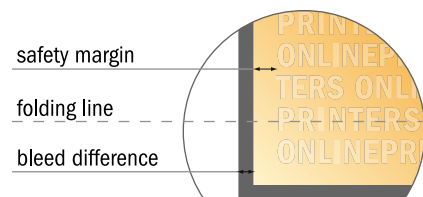

Pillow boxes

25.0 x 8.0 cm

- Data format:
30.00 x 17.45 cm

- Data format (incl. 3.00 mm bleed):
30.60 x 18.05 cm

- Trimmed size:
25.00 x 8.00 cm

- Safety margin
Maintaining 4 mm space between the text/information and the edge of the trimmed format prevents undesirable cuts.

Please note:

- Allow for trim allowance and safety margin according to instructions.
- Arrange background graphics, images or graphics up to the edge of the data format.
- Tolerances may occur during production due to cutting, punching and folding processes.
- This sketch is not drawn to scale.
- Printing data: Instructions and templates can be found under the menu item "Printing data" at www.onlineprinters.com.