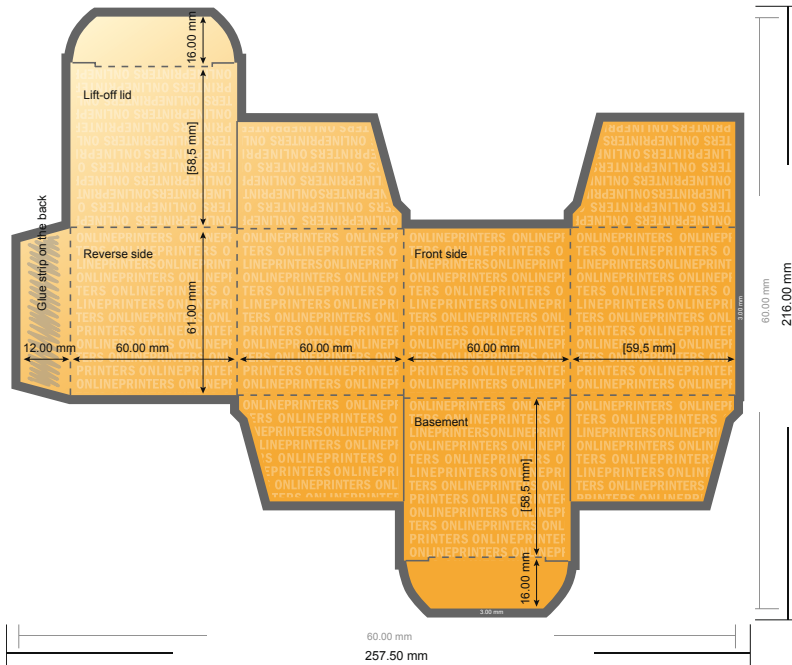

Tuck top boxes

6.0 x 6.0 x 6.0 cm

- Data format:
25.15 x 21.00 cm
- Data format
(incl. 3.00 mm bleed):
25.75 x 21.60 cm
- Trimmed size:
6.00 x 6.00 cm
- Trimmed size (closed):
6.00 x 6.00 x 6.00 cm
- **Safety margin**
Maintaining 4 mm space between the text/information and the edge of the trimmed format prevents undesirable cuts.

Please note:

- Allow for trim allowance and safety margin according to instructions.
- Arrange background graphics, images or graphics up to the edge of the data format.
- Tolerances may occur during production due to cutting, punching and folding processes.
- This sketch is not drawn to scale.
- Printing data: Instructions and templates can be found under the menu item "Printing data" at www.onlineprinters.com.