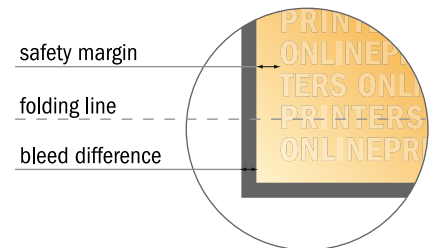

Tuck top boxes

6.0 x 6.0 x 6.0 cm

- Data format:
25.15 x 21.00 cm
- Data format
(incl. 3.00 mm bleed):
25.75 x 21.60 cm
- Trimmed size:
6.00 x 6.00 cm
- Trimmed size (closed):
6.00 x 6.00 x 6.00 cm
- **Safety margin**
Maintaining 4 mm space between the text/information and the edge of the trimmed format prevents undesirable cuts.

Please note:

- Allow for trim allowance and safety margin according to instructions.
- Arrange background graphics, images or graphics up to the edge of the data format.
- Tolerances may occur during production due to cutting, punching and folding processes.
- This sketch is not drawn to scale.
- Printing data: Instructions and templates can be found under the menu item "Printing data" at www.onlineprinters.com.