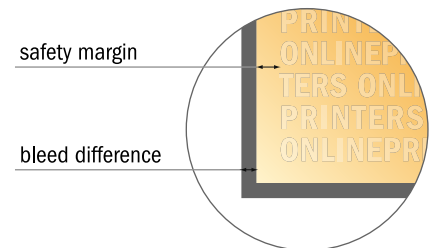

## Letterheads

21 x 20 cm • Landscape

- **Data format**  
(incl. 2.00 mm bleed):  
21.40 x 20.40 cm
- **Trimmed size:**  
21.00 x 20.00 cm
- **Front side and reverse side dimensions are identical.**
- **Safety margin**  
Maintaining 4 mm space between the text/information and the edge of the trimmed format prevents undesirable cuts.

### Please note:

- Allow for trim allowance and safety margin according to instructions.
- Arrange background graphics, images or graphics up to the edge of the data format.
- Tolerances may occur during production due to cutting, punching and folding processes.
- This sketch is not drawn to scale.
- **Printing data:** Instructions and templates can be found under the menu item "Printing data" at [www.onlineprinters.com](http://www.onlineprinters.com).