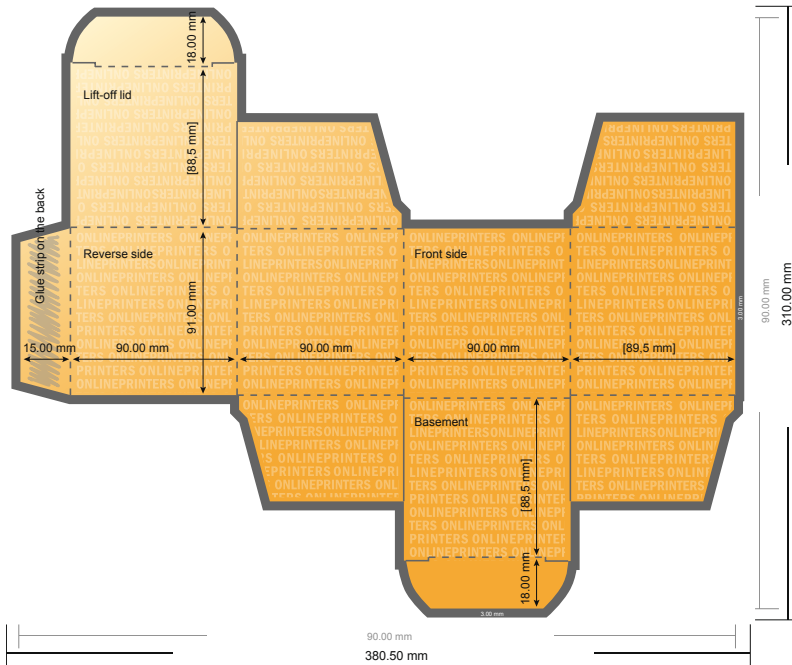

## Tuck top boxes

9.0 x 9.0 x 9.0 cm

- Data format:  
37.45 x 30.40 cm
- Data format  
(incl. 3.00 mm bleed):  
38.05 x 31.00 cm
- Trimmed size:  
9.00 x 9.00 cm
- Trimmed size (closed):  
9.00 x 9.00 x 9.00 cm
- **Safety margin**  
Maintaining 4 mm space between the text/information and the edge of the trimmed format prevents undesirable cuts.

### Please note:

- Allow for trim allowance and safety margin according to instructions.
- Arrange background graphics, images or graphics up to the edge of the data format.
- Tolerances may occur during production due to cutting, punching and folding processes.
- This sketch is not drawn to scale.
- Printing data: Instructions and templates can be found under the menu item "Printing data" at [www.onlineprinters.com](http://www.onlineprinters.com).