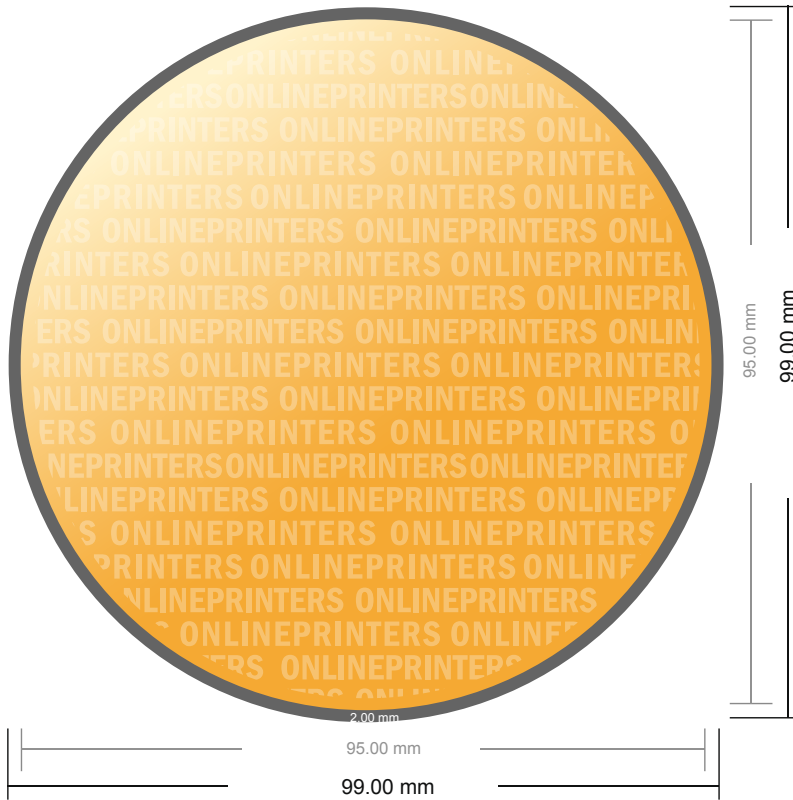

Labels on rolls

round, 9.5 cm diameter

- **Data format**
(incl. 2.00 mm bleed):
9.90 x 9.90 cm
- **Trimmed size:**
9.50 x 9.50 cm
- **Safety margin**
Maintaining 4 mm space between the text/information and the edge of the trimmed format prevents undesirable cuts.

Please note:

- Allow for trim allowance and safety margin according to instructions.
- Arrange background graphics, images or graphics up to the edge of the data format.
- Tolerances may occur during production due to cutting, punching and folding processes.
- This sketch is not drawn to scale.
- Printing data: Instructions and templates can be found under the menu item "Printing data" at www.onlineprinters.com.