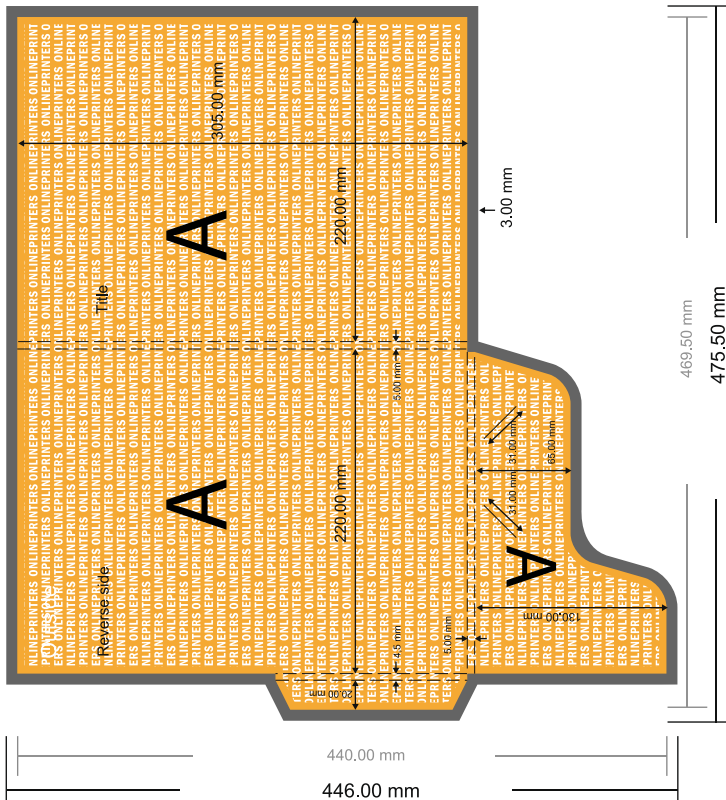

Folders with glued flap on right

A4

Format view rotated by 90 degrees.

NOTE

Please remove the die line from the download template before generating your artwork files.
Please provide a second file (view file) to specify the position of the die line.

- Data format (incl. 3.00 mm bleed): 47.55 x 44.60 cm

- Trimmed size: 22.00 x 30.50 cm

- Trimmed size (open): 46.95 x 44.00 cm

- Capacity: 5.00 mm

- **Safety margin**
Maintaining 4 mm space between the text/information and the edge of the trimmed format prevents undesirable cuts.

Please note:

- Allow for trim allowance and safety margin according to instructions.
- Arrange background graphics, images or graphics up to the edge of the data format.
- Tolerances may occur during production due to cutting, punching and folding processes.
- This sketch is not drawn to scale.
- Printing data: Instructions and templates can be found under the menu item "Printing data" at www.onlineprinters.com.