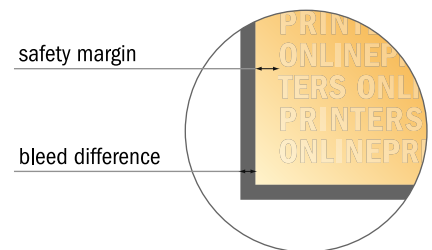

Folders with glued flap on right

A4

Format view rotated by 90 degrees.

NOTE

Please remove the die line from the download template before generating your artwork files.
Please provide a second file (view file) to specify the position of the die line.

- Data format (incl. 3.00 mm bleed): 47.55 x 44.60 cm

- Trimmed size: 22.00 x 30.50 cm

- Trimmed size (open): 46.95 x 44.00 cm

- Capacity: 5.00 mm

- **Safety margin**
Maintaining 4 mm space between the text/information and the edge of the trimmed format prevents undesirable cuts.

Please note:

- Allow for trim allowance and safety margin according to instructions.
- Arrange background graphics, images or graphics up to the edge of the data format.
- Tolerances may occur during production due to cutting, punching and folding processes.
- This sketch is not drawn to scale.
- Printing data: Instructions and templates can be found under the menu item "Printing data" at www.onlineprinters.com.